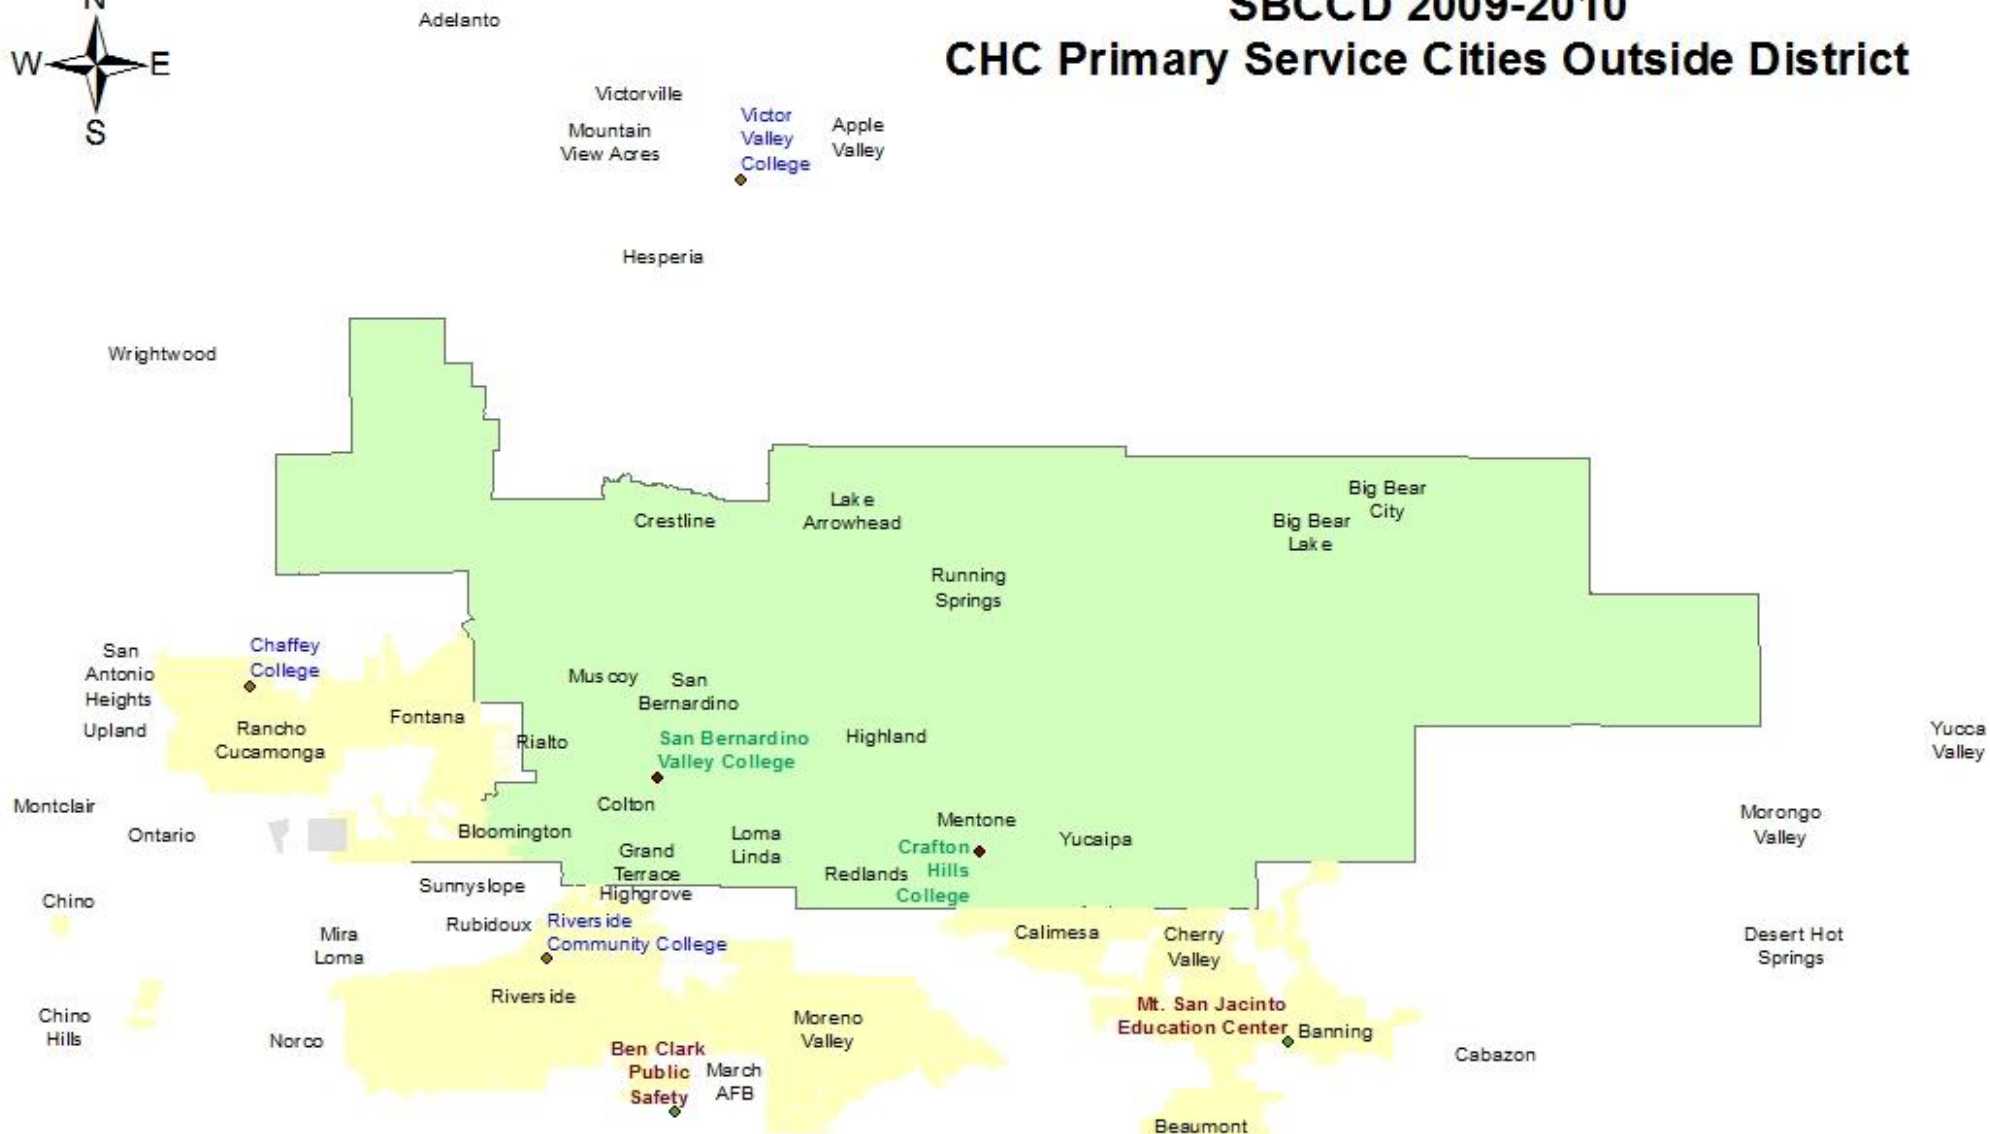

SBCCD 2009-2010 CHC Primary Service Cities Outside District

Legend

- ◆ **Educational Centers**
- ◆ **SBCCD Campuses**
- ◆ **Contiguous Districts**

CHC Primary Service Cities Outside of District
SBCCD

Prepared by Keith Wurtz, August, 2010
Director, CHC Office of Research & Planning

0 1.5 3 6 Miles
[Scale bar]