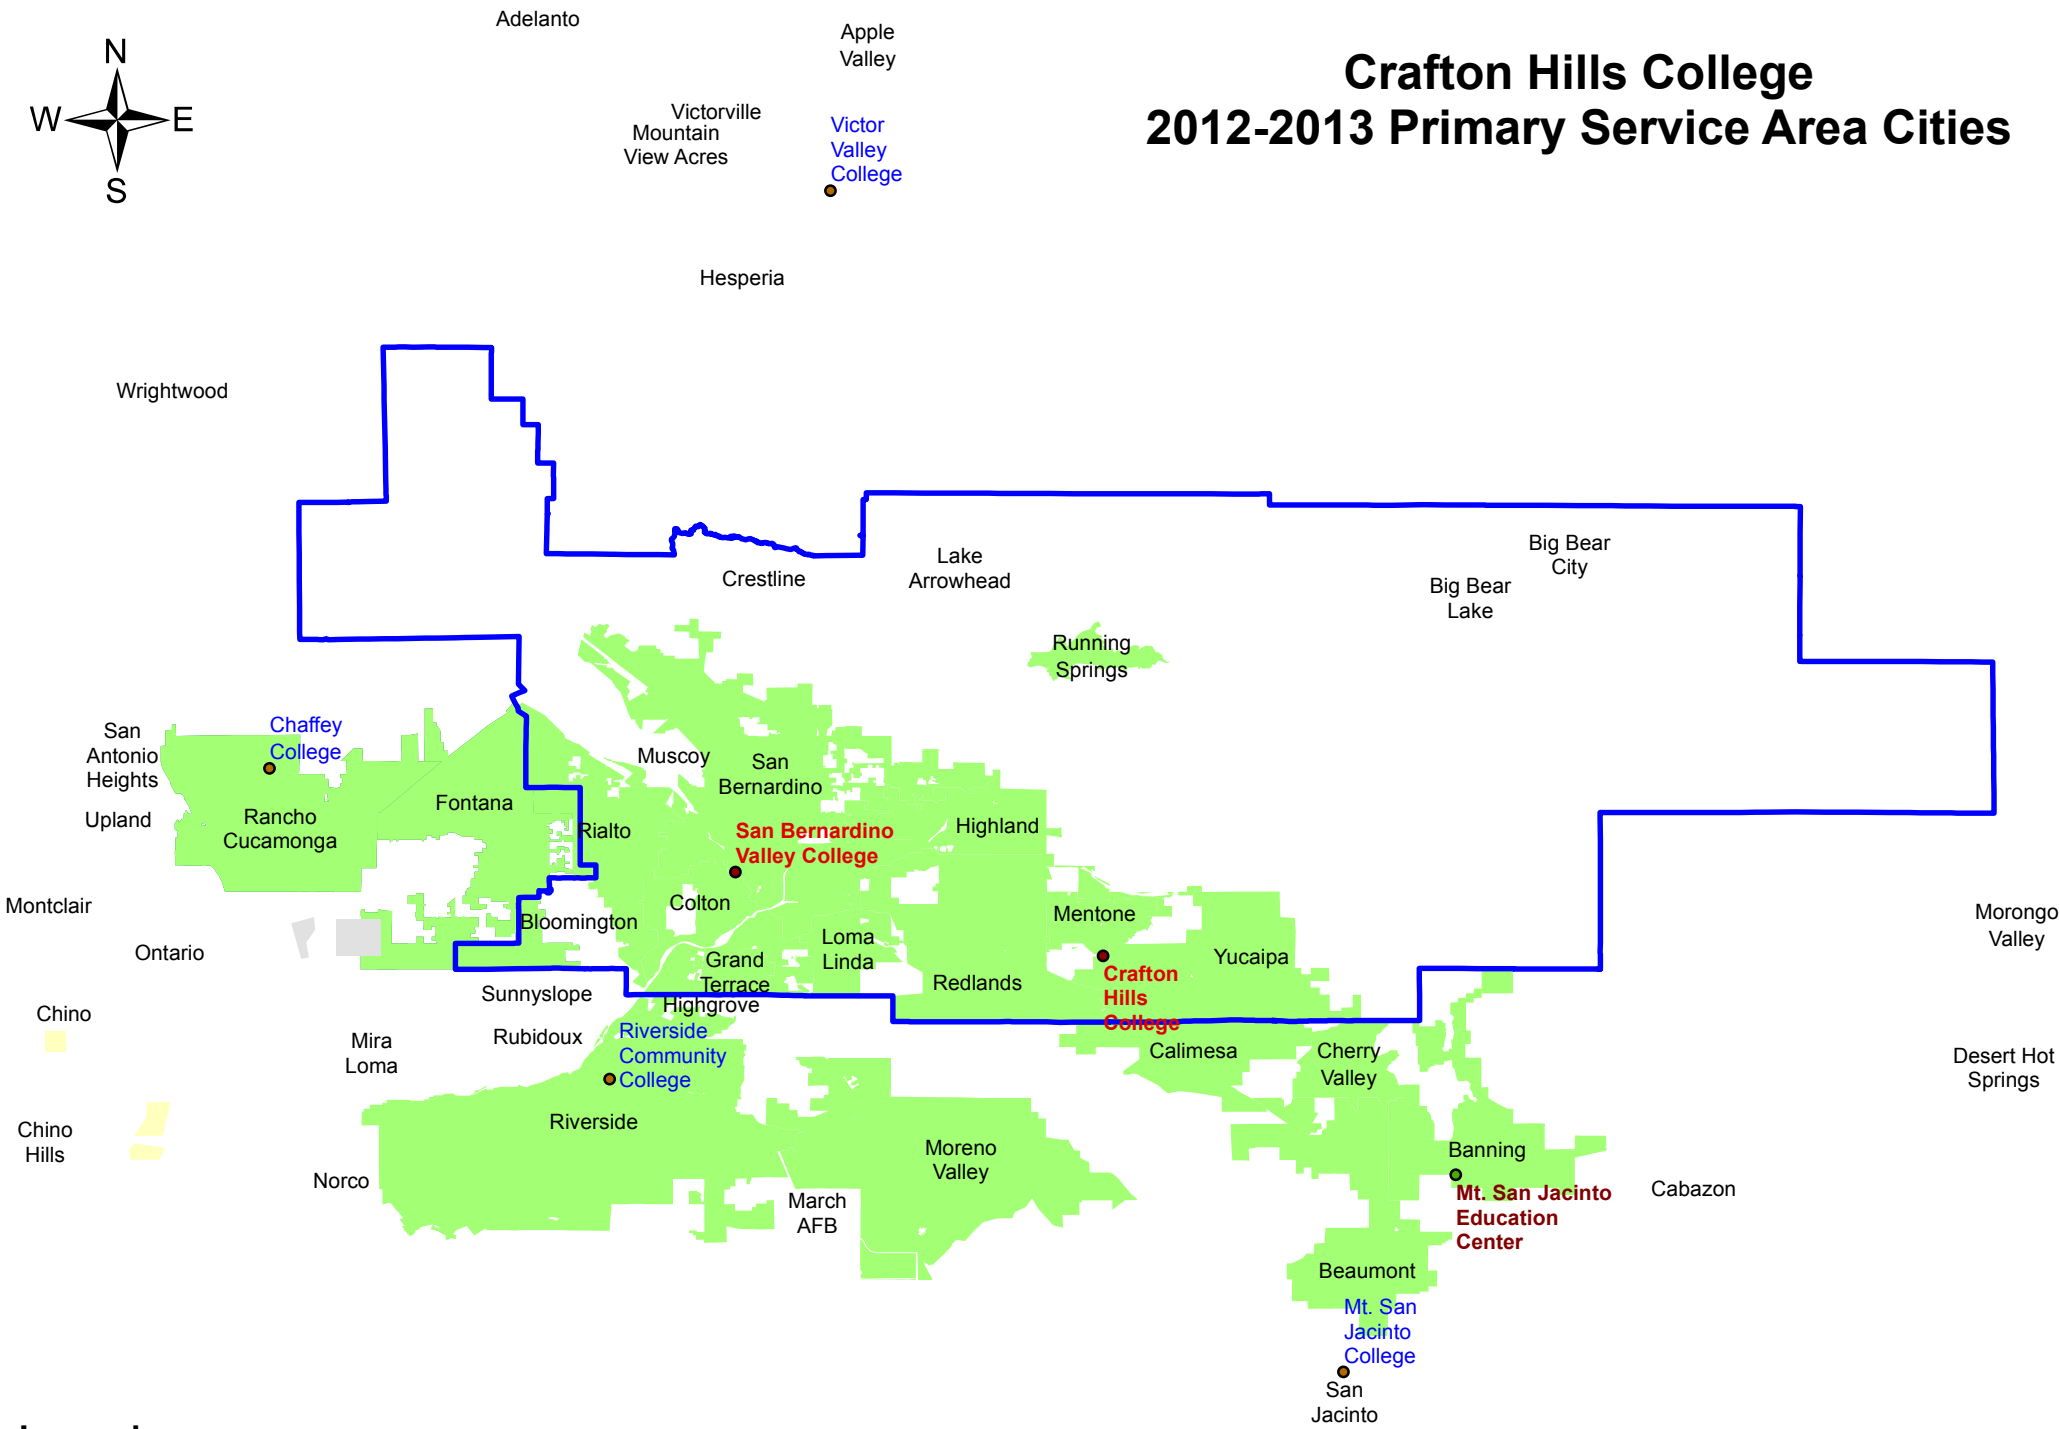

# Crafton Hills College 2012-2013 Primary Service Area Cities

## Legend

-  San Bernardino Community College District
-  Primary Service Area Cities (50 or more students in 2012-13)

Prepared by Keith Wurtz, June, 2013  
 Dean, CHC Office of Institutional Effectiveness, Research & Planning