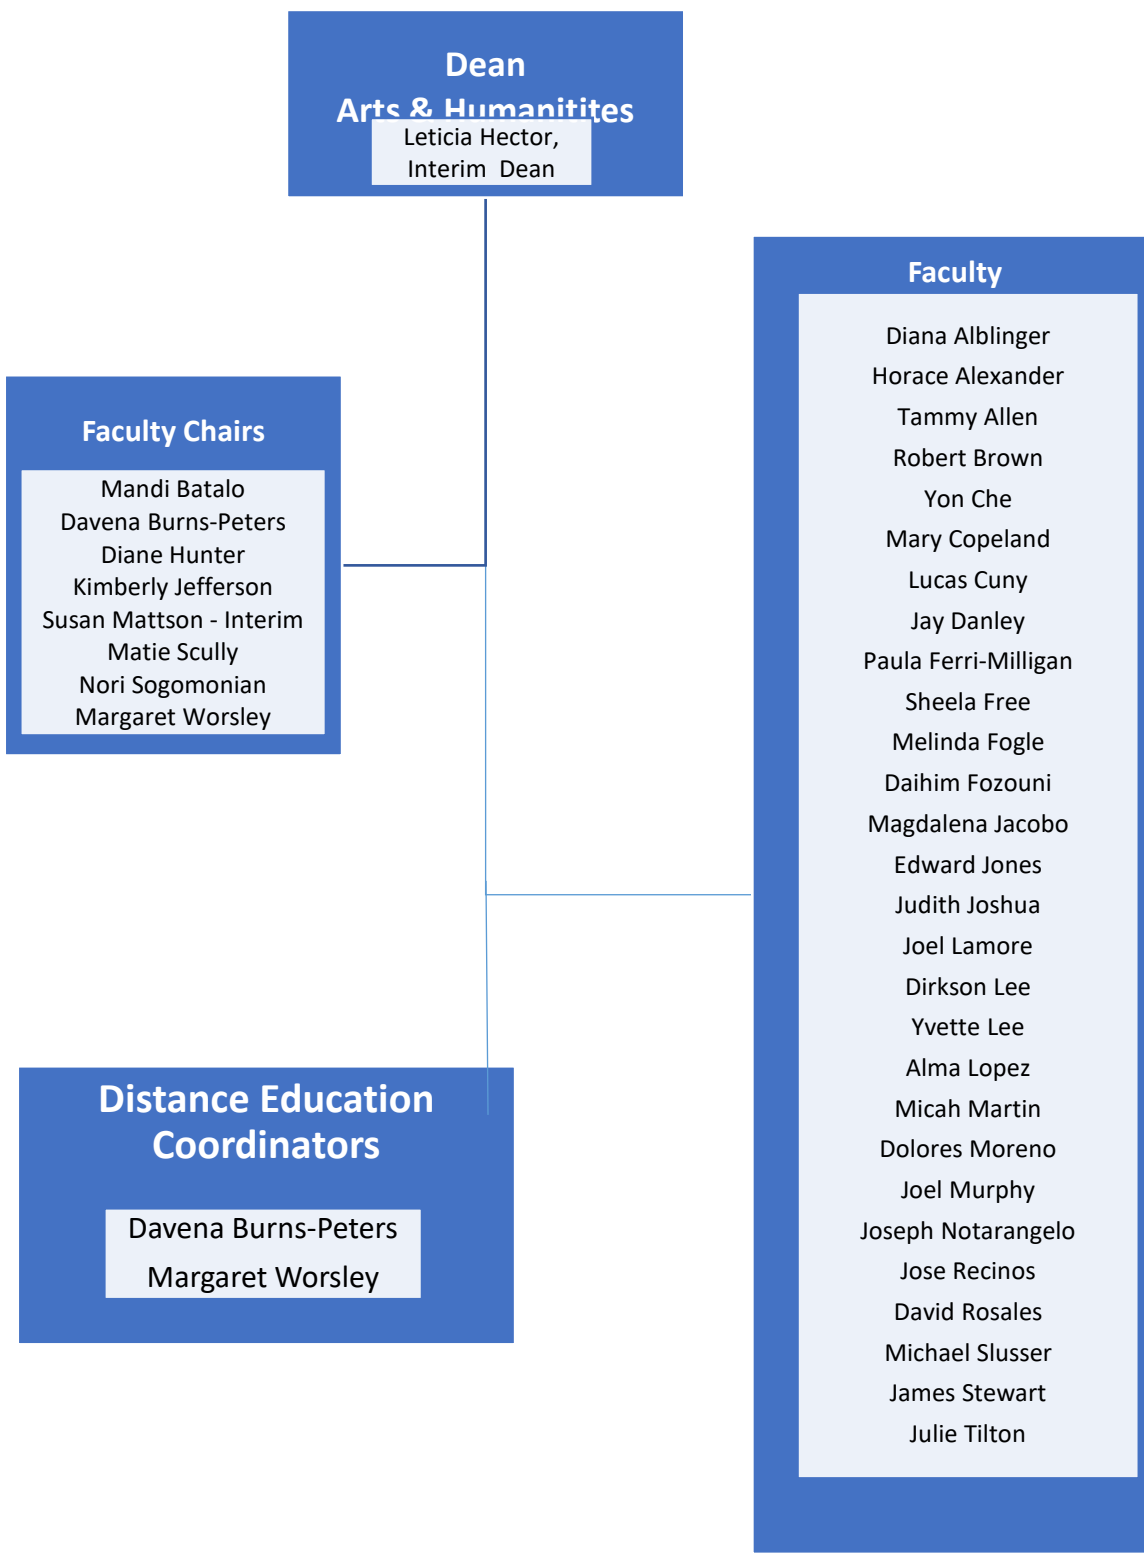

**Dean  
Applied Technology, Transportation,  
and Culinary Arts**

Quach, Interim

**Faculty Chairs**

Melita Caldwell-Betties  
Tarif Halabi  
Stacy Meyer  
Joshua Milligan  
Mark Williams

**Faculty**

Anthony Ababat  
Danny Babin  
Bryce Cacho  
David Casillas  
Guy Hinrichs  
Richard Jaramillo  
Manuel Loera  
Berchman Melancon  
Miguel Ortiz  
John Roberts  
Donald Wilson  
Sohrab Zardkoohi

Wallace Johnson, Ed.D

**Faculty Chairs**

Kathy Adams  
John Banola  
Patrick Buckley  
Colleen Calderon  
James Dulgeroff  
Riase Jakpor  
Melissa King  
Denise Knight  
Leonard Lopez  
Melinda Moneymaker  
Sandra Moore  
Romana Pires