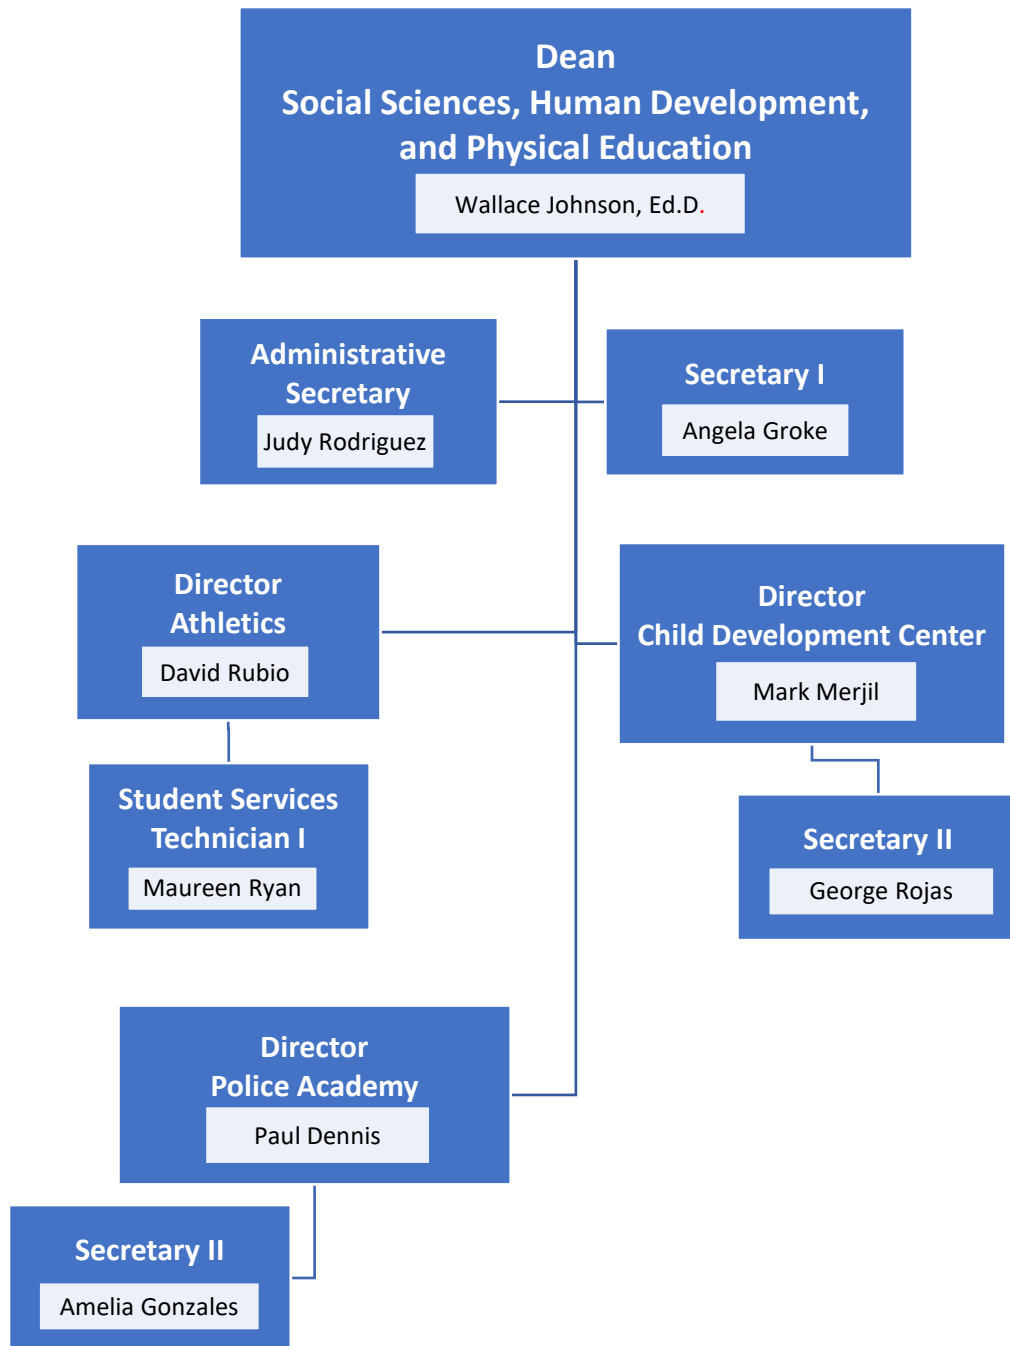

**Dean  
Applied Technology, Transportation,  
and Culinary Arts**

Quach, Interim

**Faculty Chairs**

Melita Caldwell-Betties  
Tarif Halabi  
Stacy Meyer  
Joshua Milligan  
Mark Williams

**Faculty**

Anthony Ababat  
Danny Babin  
Bryce Cacho  
David Casillas  
Guy Hinrichs  
Richard Jaramillo  
Manuel Loera  
Berchman Melancon  
Miguel Ortiz  
John Roberts  
Donald Wilson  
Sohrab Zardkoohi

**Dean  
Mathematics, Business, and  
Computer Technology**

Stephanie Lewis, Ph.D

**Administrative Secretary**

Melissa Heredia  
Vivian Marquez

**Dean  
Social Sciences, Human Development,  
and Physical Education**