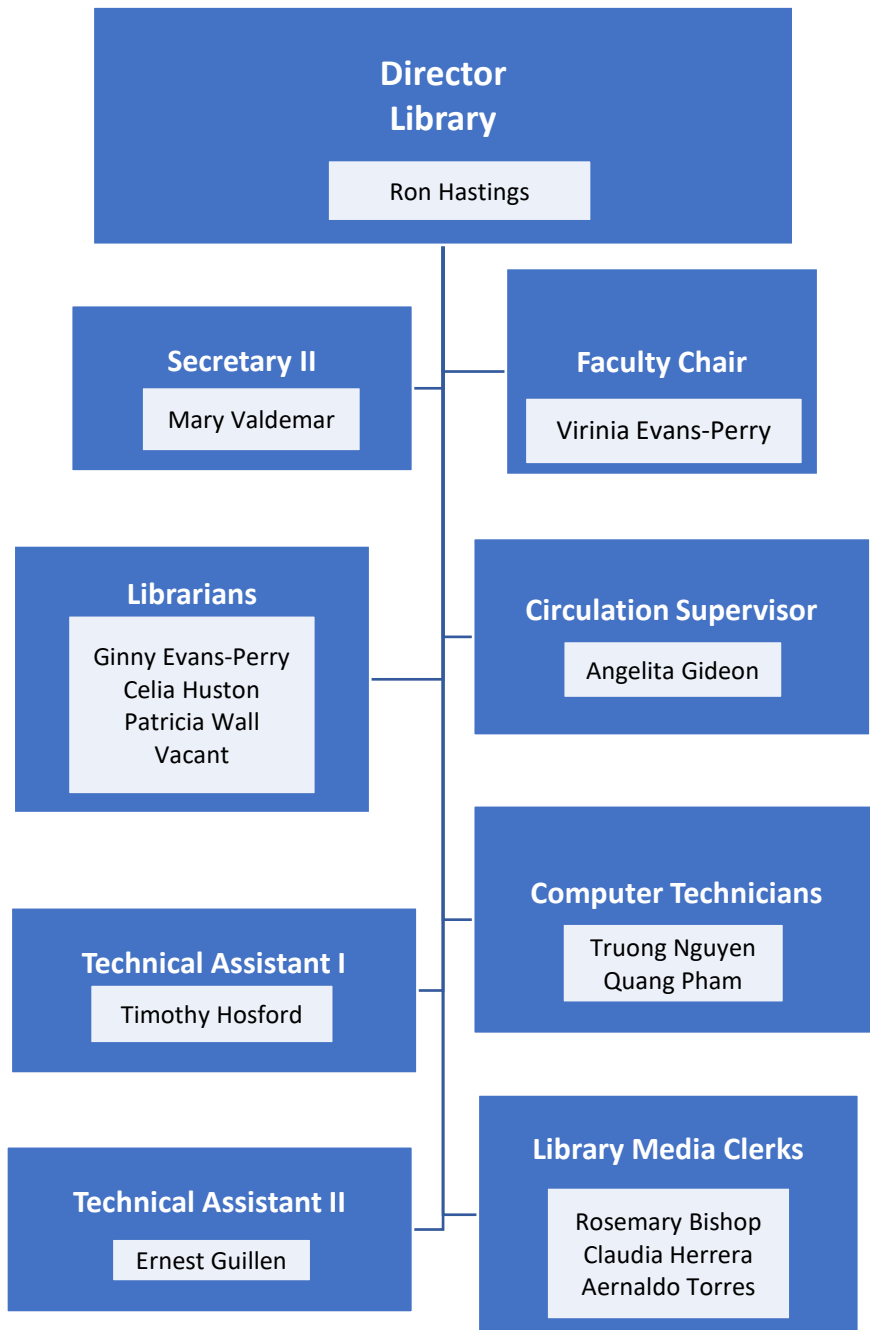

**Dean  
Applied Technology, Transportation,  
and Culinary Arts**

Quach, Interim

**Faculty Chairs**

Melita Caldwell-Betties  
Tarif Halabi  
Stacy Meyer  
Joshua Milligan  
Mark Williams

**Faculty**

Anthony Ababat  
Danny Babin  
Bryce Cacho  
David Casillas  
Guy Hinrichs  
Richard Jaramillo  
Manuel Loera  
Berchman Melancon  
Miguel Ortiz  
John Roberts  
Donald Wilson  
Sohrab Zardkoohi