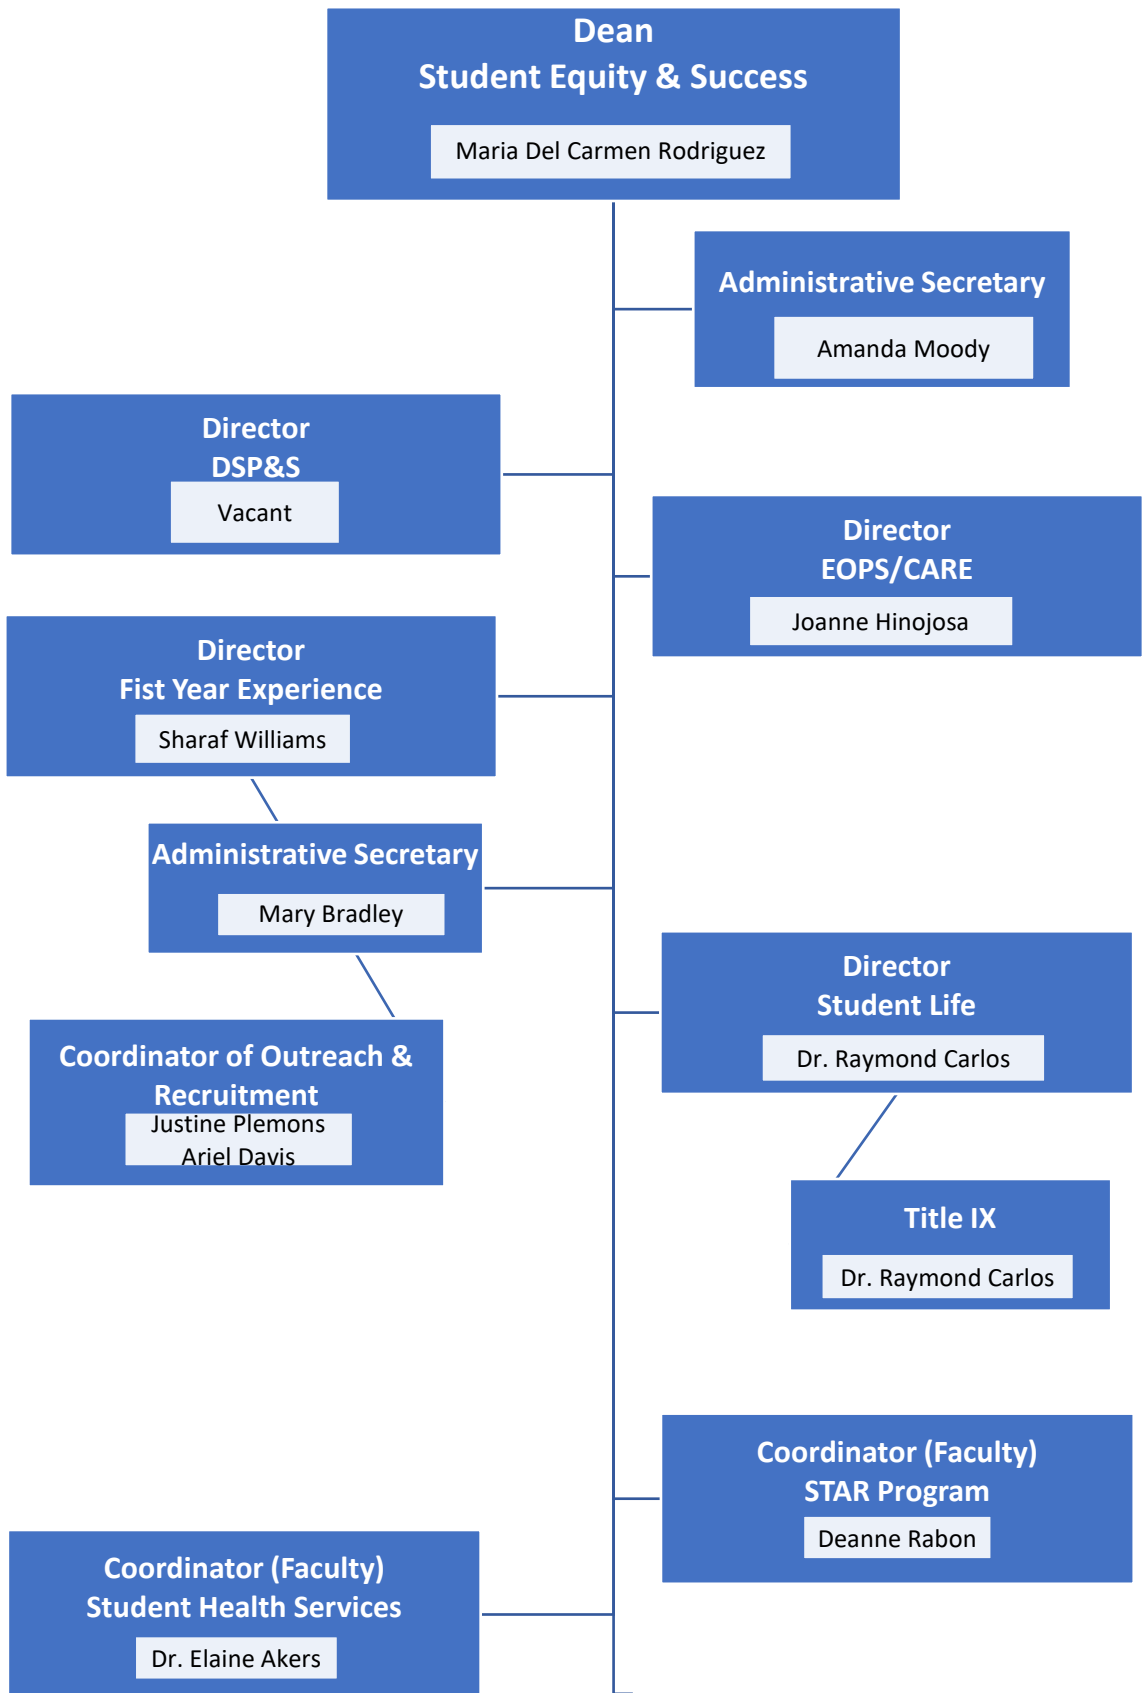

**Dean  
Applied Technology, Transportation,  
and Culinary Arts**

Quach, Interim

**Faculty Chairs**

Melita Caldwell-Betties  
Tarif Halabi  
Stacy Meyer  
Joshua Milligan  
Mark Williams

**Faculty**

Anthony Ababat  
Danny Babin  
Bryce Cacho  
David Casillas  
Guy Hinrichs  
Richard Jaramillo  
Manuel Loera  
Berchman Melancon  
Miguel Ortiz  
John Roberts  
Donald Wilson  
Sohrab Zardkoohi

Wallace Johnson, Ed.D

**Faculty Chairs**

Kathy Adams  
John Banola  
Patrick Buckley  
Colleen Calderon  
James Dulgeroff  
Riase Jakpor  
Melissa King  
Denise Knight  
Leonard Lopez  
Melinda Moneymaker  
Sandra Moore  
Romana Pires

**Coordinator (Faculty)  
STAR Program/TRIO**

Deanne Rabon

**Secretary II**

Aida Gil