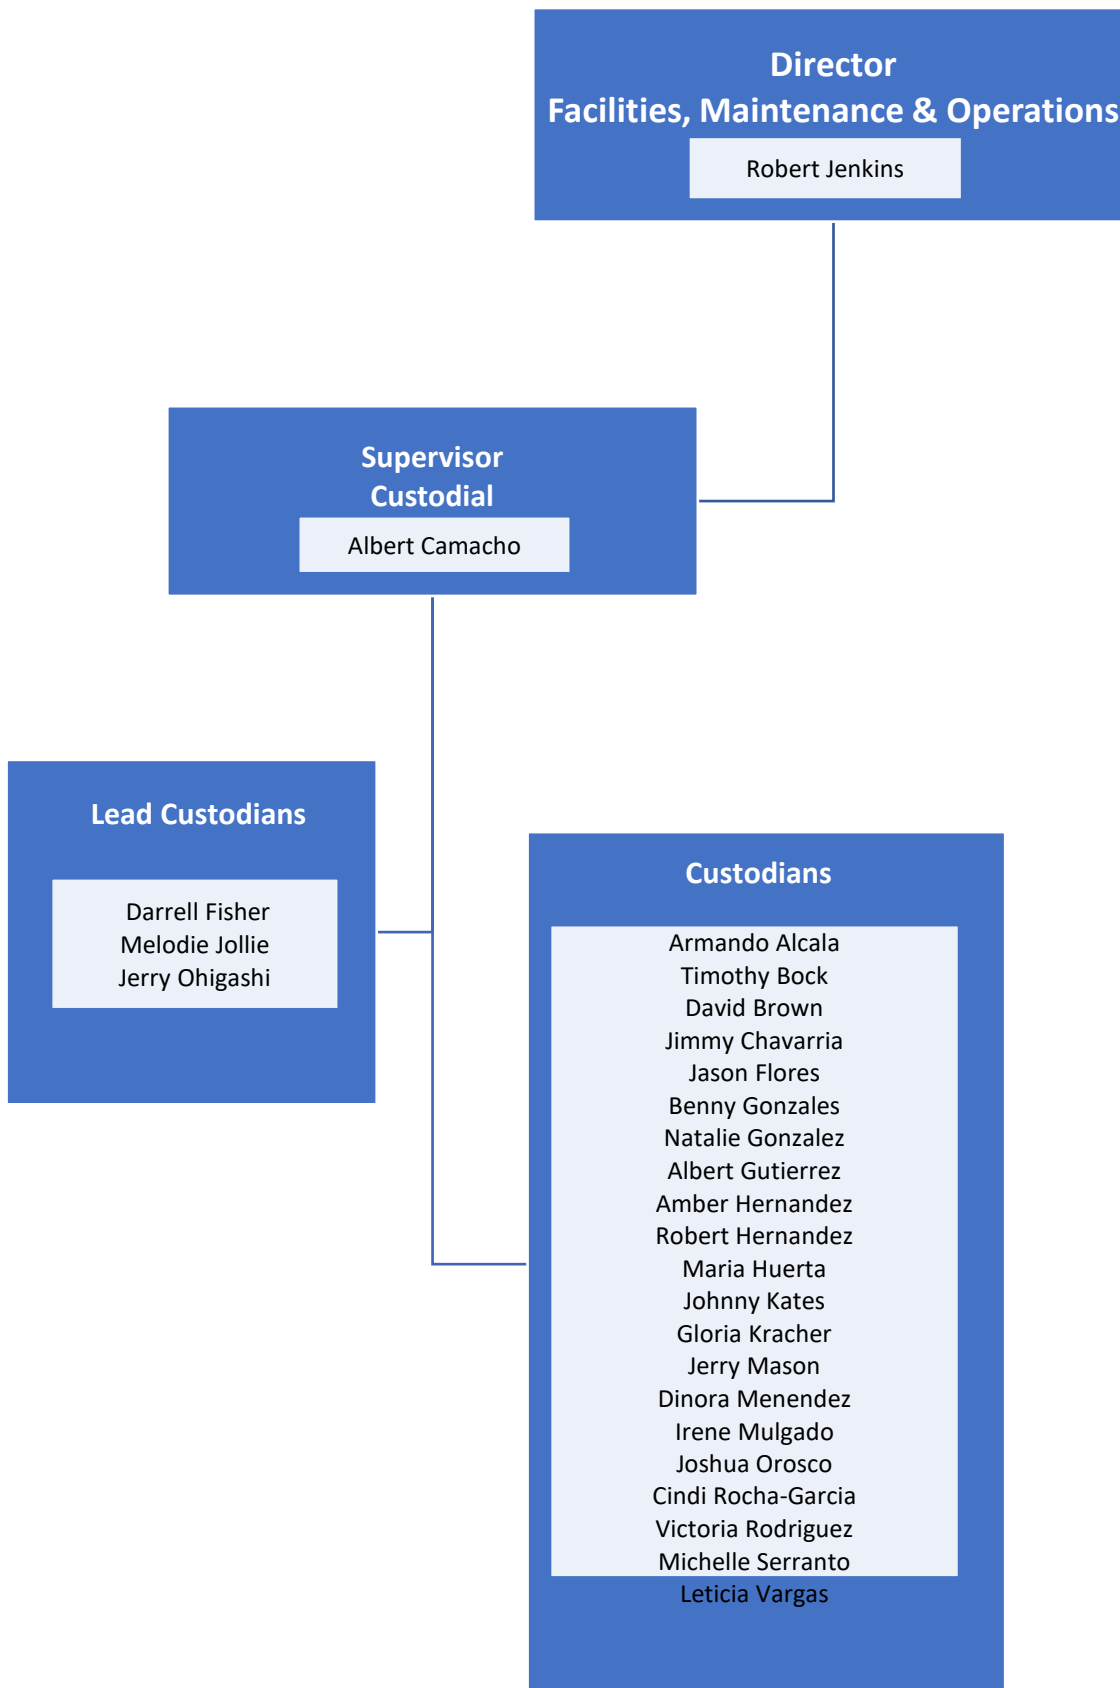

**Dean  
Applied Technology, Transportation,  
and Culinary Arts**

Quach, Interim

**Faculty Chairs**

Melita Caldwell-Betties  
Tarif Halabi  
Stacy Meyer  
Joshua Milligan  
Mark Williams

**Faculty**

Anthony Ababat  
Danny Babin  
Bryce Cacho  
David Casillas  
Guy Hinrichs  
Richard Jaramillo  
Manuel Loera  
Berchman Melancon  
Miguel Ortiz  
John Roberts  
Donald Wilson  
Sohrab Zardkoohi