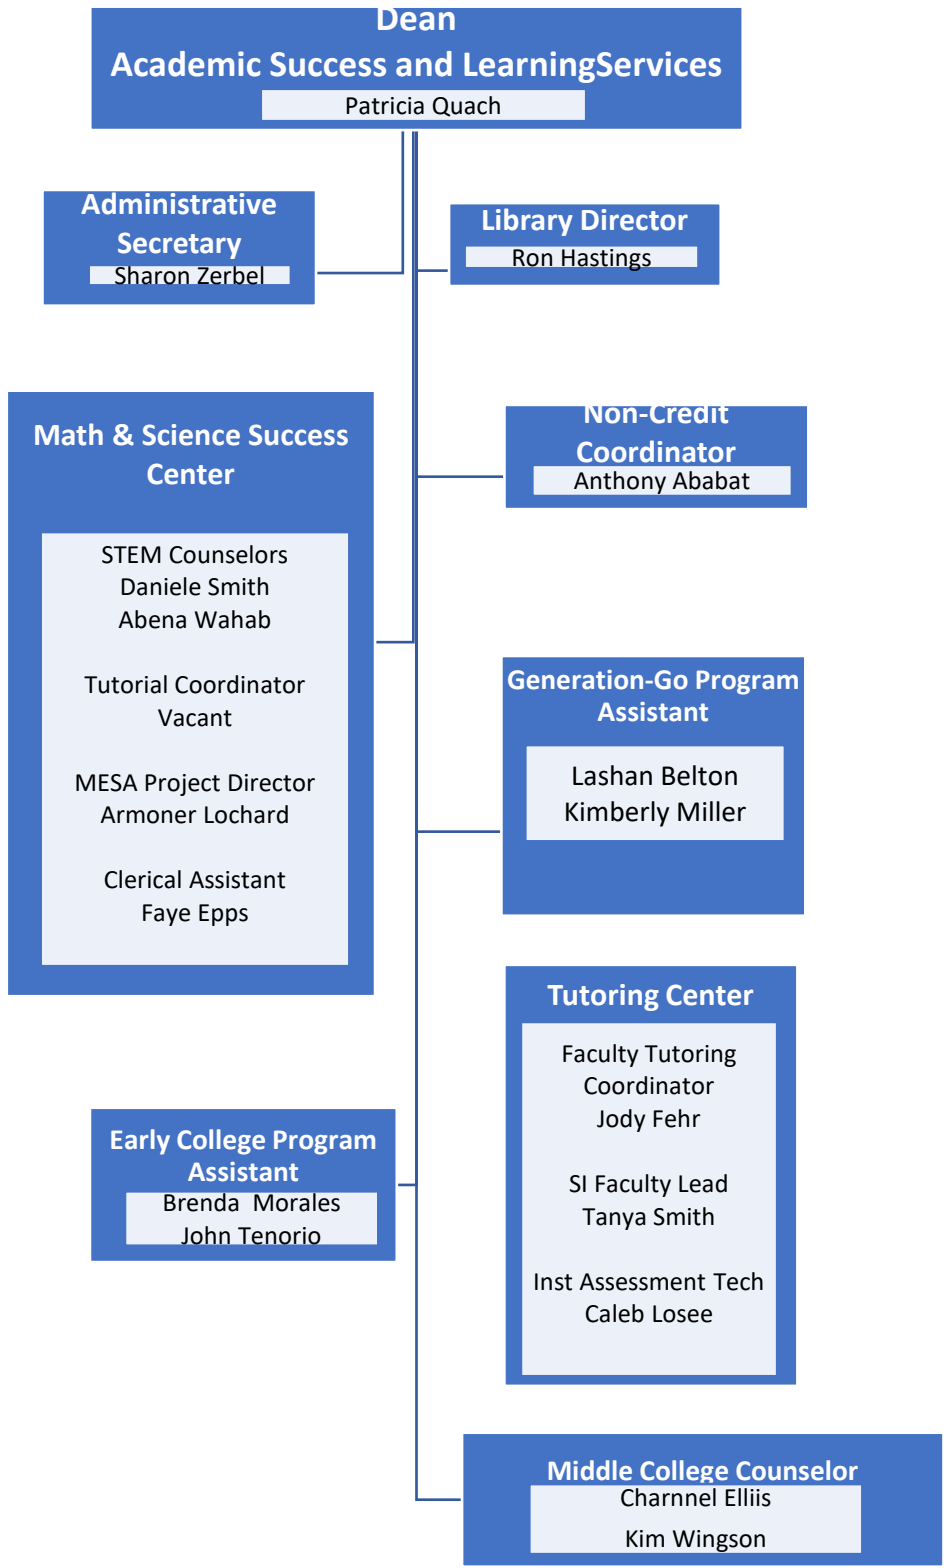

**Dean  
Applied Technology, Transportation,  
and Culinary Arts**

Quach, Interim

**Faculty Chairs**

Melita Caldwell-Betties  
Tarif Halabi  
Stacy Meyer  
Joshua Milligan  
Mark Williams

**Faculty**

Anthony Ababat  
Danny Babin  
Bryce Cacho  
David Casillas  
Guy Hinrichs  
Richard Jaramillo  
Manuel Loera  
Berchman Melancon  
Miguel Ortiz  
John Roberts  
Donald Wilson  
Sohrab Zardkoohi