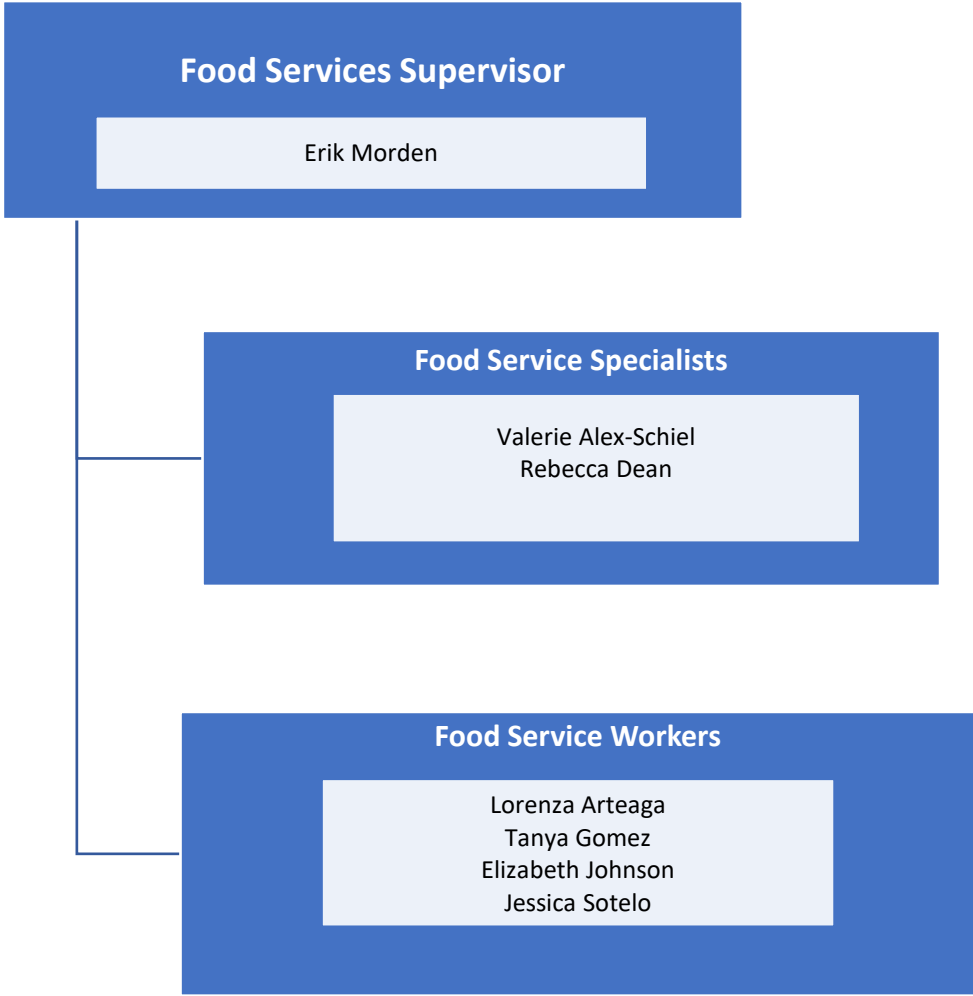

**Dean  
Applied Technology, Transportation,  
and Culinary Arts**

Quach, Interim

**Faculty Chairs**

Melita Caldwell-Betties  
Tarif Halabi  
Stacy Meyer  
Joshua Milligan  
Mark Williams

**Faculty**

Anthony Ababat  
Danny Babin  
Bryce Cacho  
David Casillas  
Guy Hinrichs  
Richard Jaramillo  
Manuel Loera  
Berchman Melancon  
Miguel Ortiz  
John Roberts  
Donald Wilson  
Sohrab Zardkoohi