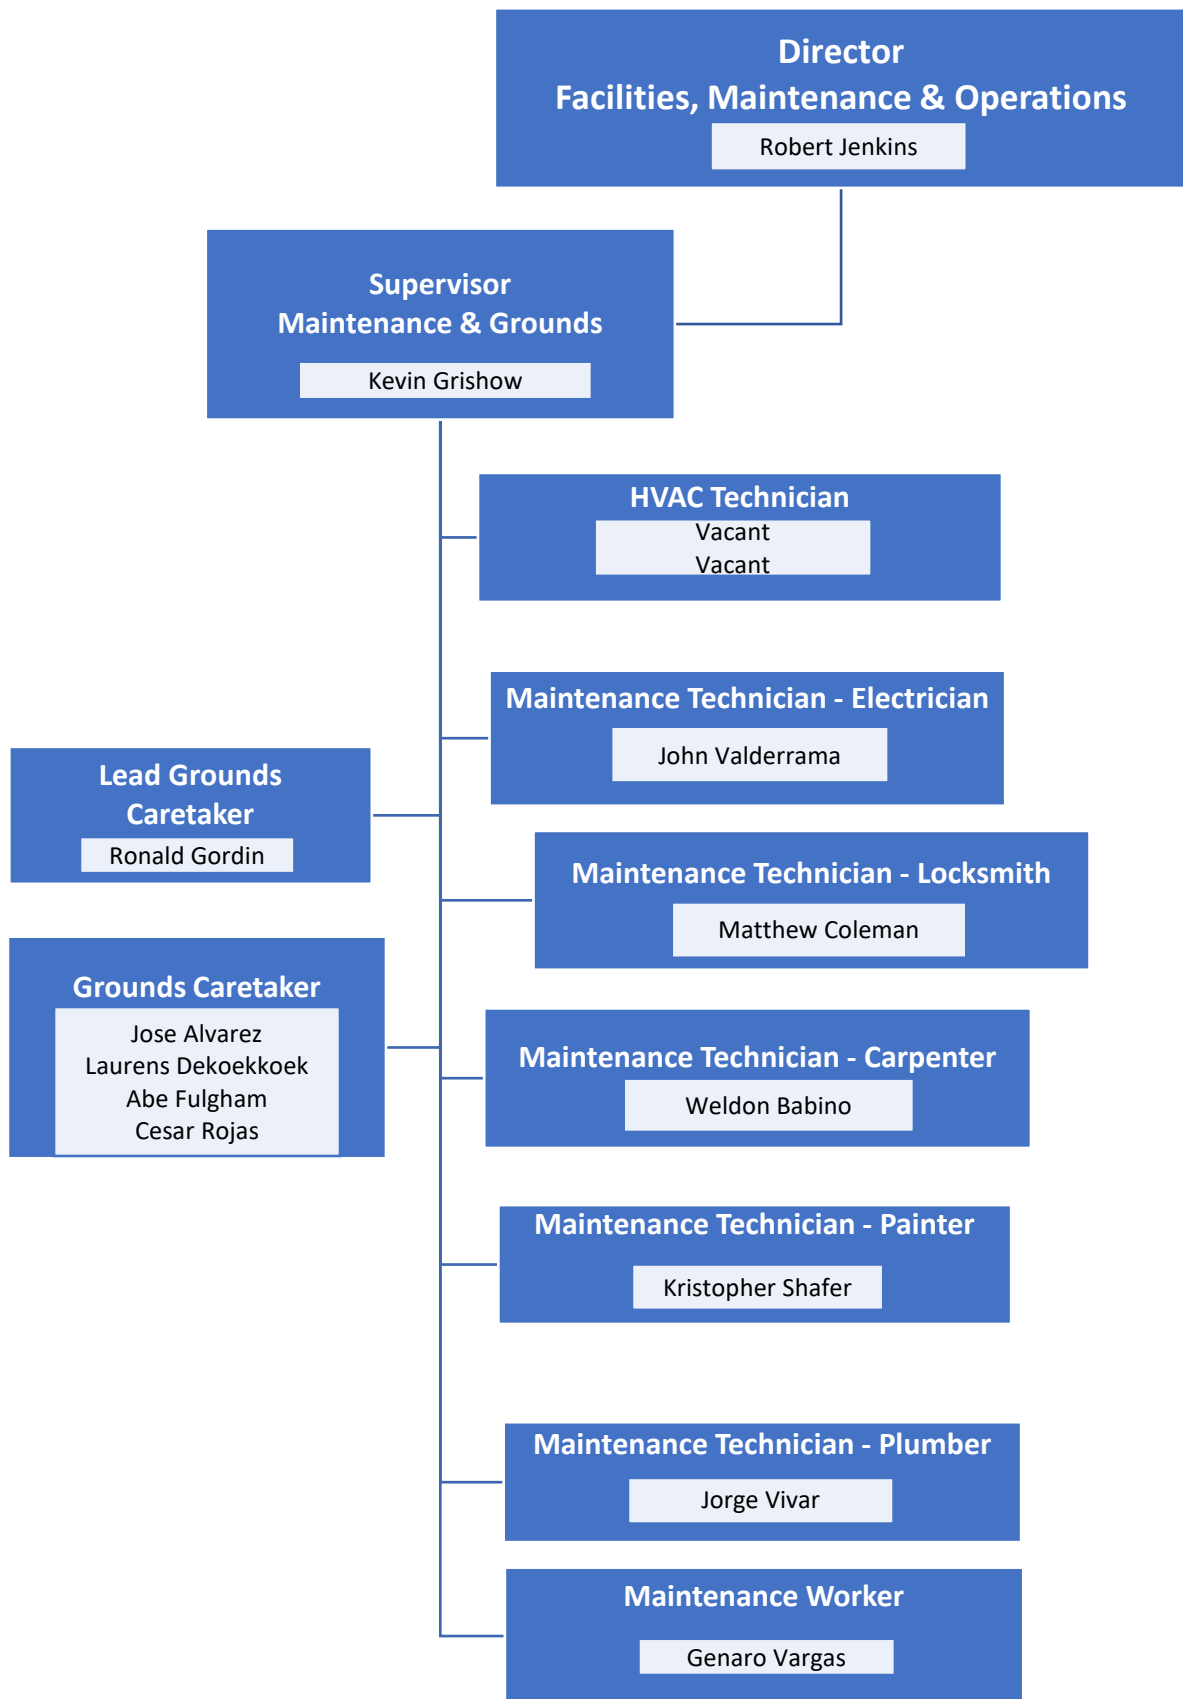

**Dean  
Applied Technology, Transportation,  
and Culinary Arts**

Quach, Interim

**Faculty Chairs**

Melita Caldwell-Betties  
Tarif Halabi  
Stacy Meyer  
Joshua Milligan  
Mark Williams

**Faculty**

Anthony Ababat  
Danny Babin  
Bryce Cacho  
David Casillas  
Guy Hinrichs  
Richard Jaramillo  
Manuel Loera  
Berchman Melancon  
Miguel Ortiz  
John Roberts  
Donald Wilson  
Sohrab Zardkoohi