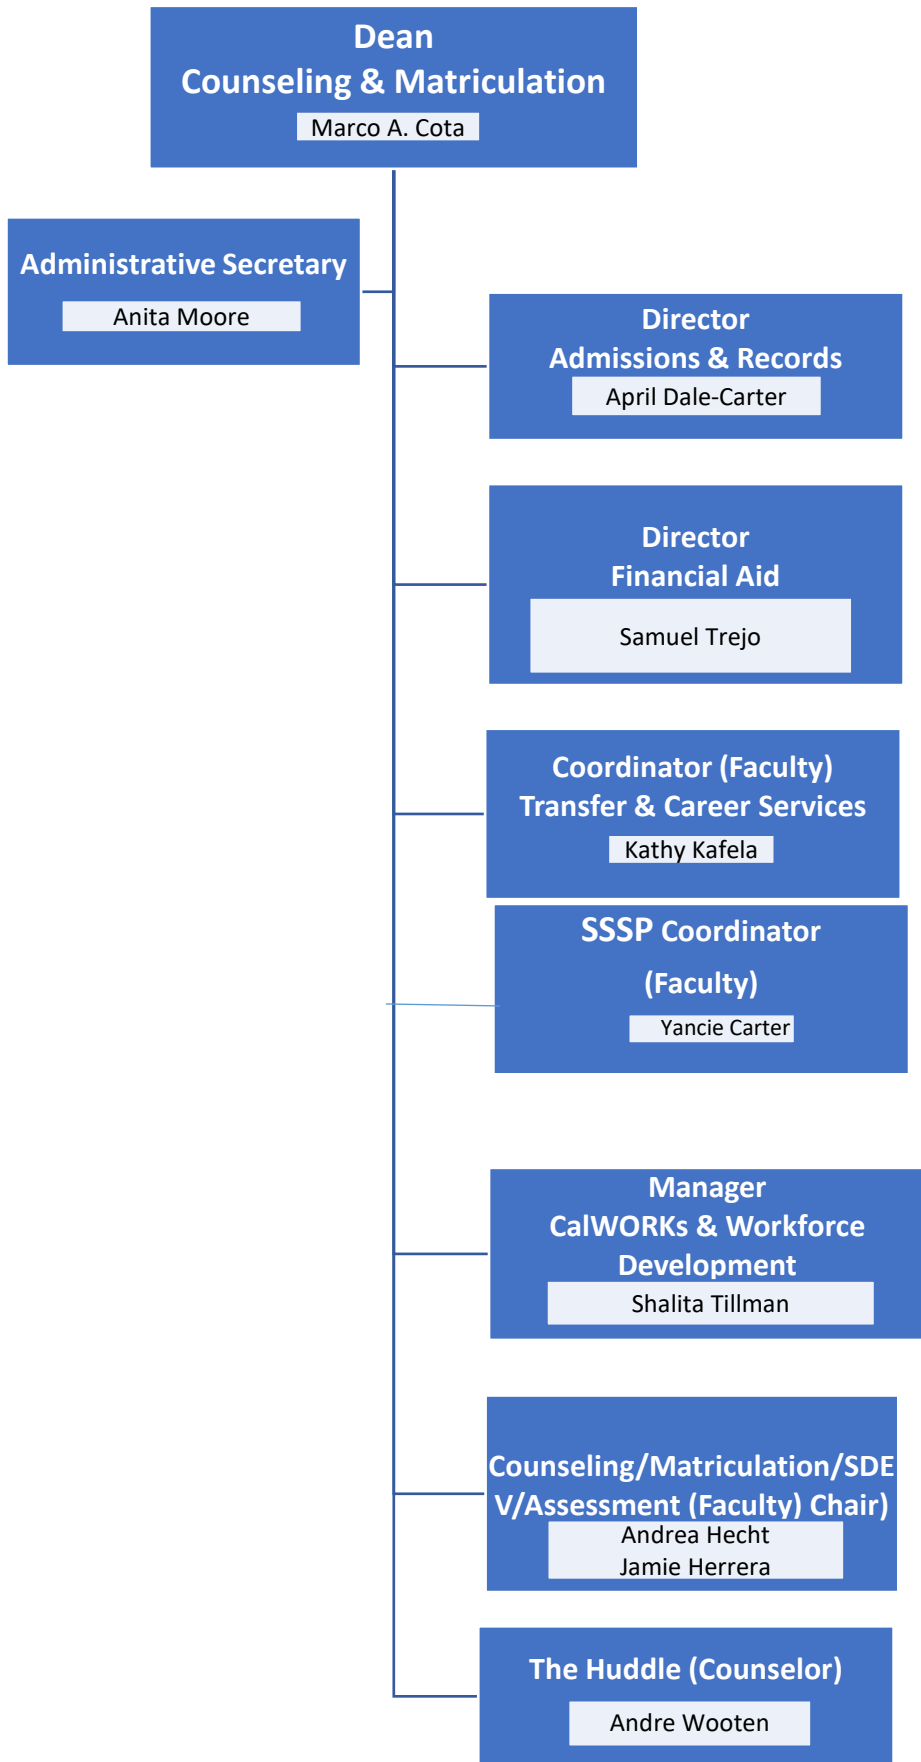

**Dean  
Applied Technology, Transportation,  
and Culinary Arts**

Quach, Interim

**Faculty Chairs**

Melita Caldwell-Betties  
Tarif Halabi  
Stacy Meyer  
Joshua Milligan  
Mark Williams

**Faculty**

Anthony Ababat  
Danny Babin  
Bryce Cacho  
David Casillas  
Guy Hinrichs  
Richard Jaramillo  
Manuel Loera  
Berchman Melancon  
Miguel Ortiz  
John Roberts  
Donald Wilson  
Sohrab Zardkoohi

Wallace Johnson, Ed.D

**Faculty Chairs**

Kathy Adams  
John Banola  
Patrick Buckley  
Colleen Calderon  
James Dulgeroff  
Riase Jakpor  
Melissa King  
Denise Knight  
Leonard Lopez  
Melinda Moneymaker  
Sandra Moore  
Romana Pires

**Coordinator (Faculty)  
STAR Program/TRIO**

Deanne Rabon

**Secretary II**

Aida Gil