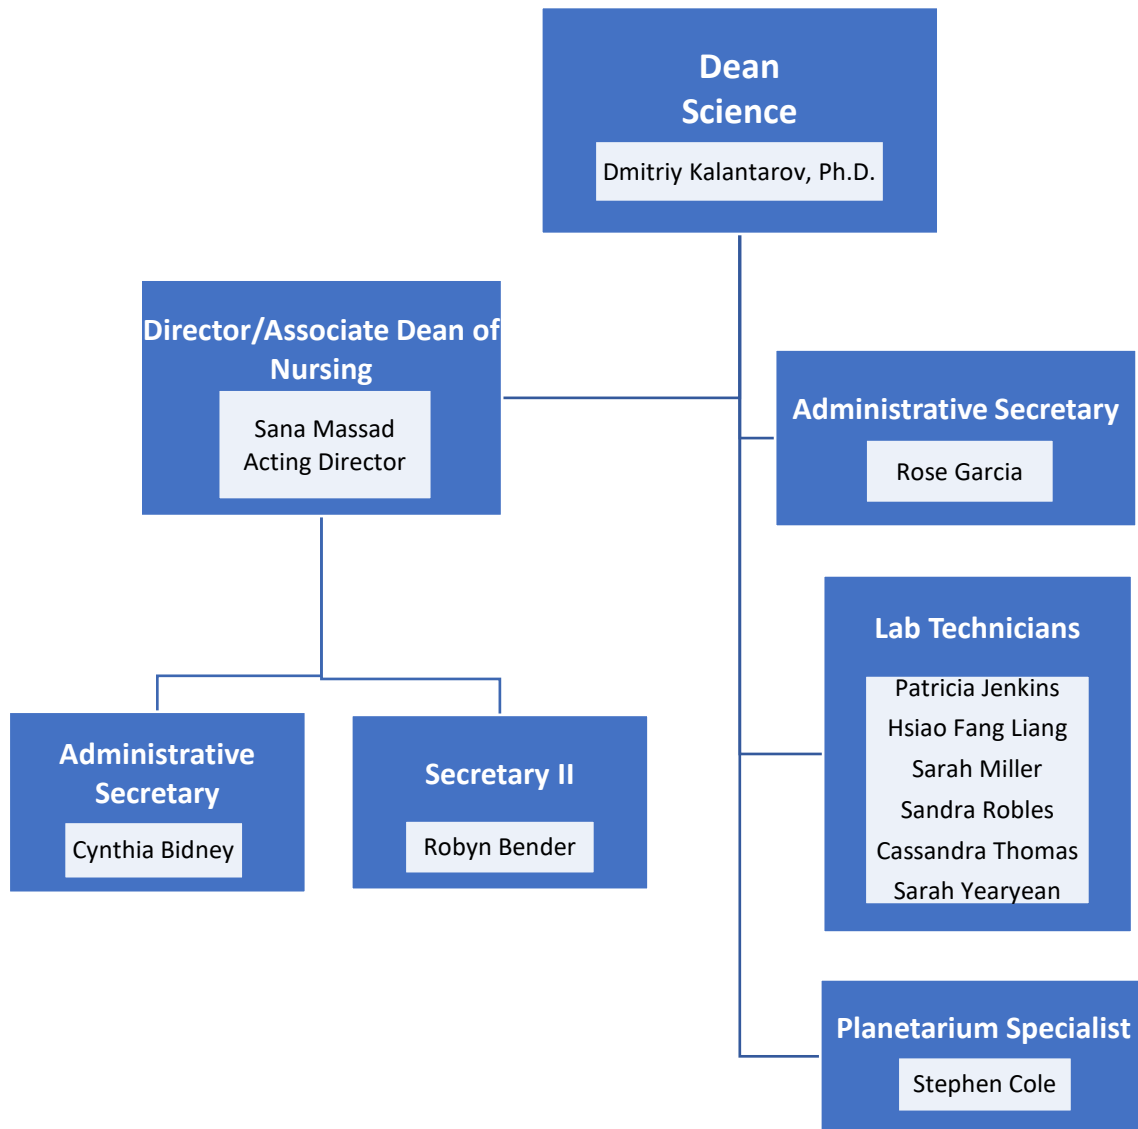

**Dean  
Applied Technology, Transportation,  
and Culinary Arts**

Quach, Interim

**Faculty Chairs**

Melita Caldwell-Betties  
Tarif Halabi  
Stacy Meyer  
Joshua Milligan  
Mark Williams

**Faculty**

Anthony Ababat  
Danny Babin  
Bryce Cacho  
David Casillas  
Guy Hinrichs  
Richard Jaramillo  
Manuel Loera  
Berchman Melancon  
Miguel Ortiz  
John Roberts  
Donald Wilson  
Sohrab Zardkoohi

**Dean  
Mathematics, Business, and  
Computer Technology**

Stephanie Lewis, Ph.D

**Administrative Secretary**

Melissa Heredia  
Vivian Marquez

**Dean  
Social Sciences, Human Development,  
and Physical Education**