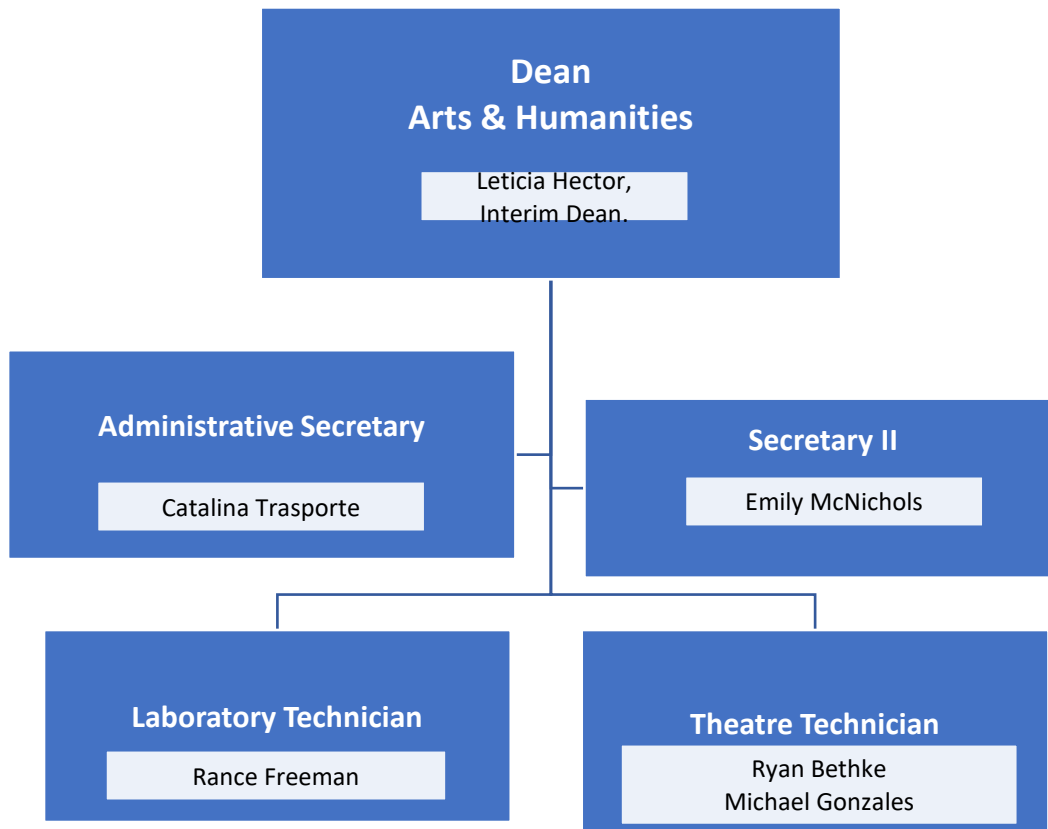

**Dean  
Applied Technology, Transportation,  
and Culinary Arts**

Quach, Interim

**Faculty Chairs**

Melita Caldwell-Betties  
Tarif Halabi  
Stacy Meyer  
Joshua Milligan  
Mark Williams

**Faculty**

Anthony Ababat  
Danny Babin  
Bryce Cacho  
David Casillas  
Guy Hinrichs  
Richard Jaramillo  
Manuel Loera  
Berchman Melancon  
Miguel Ortiz  
John Roberts  
Donald Wilson  
Sohrab Zardkoohi