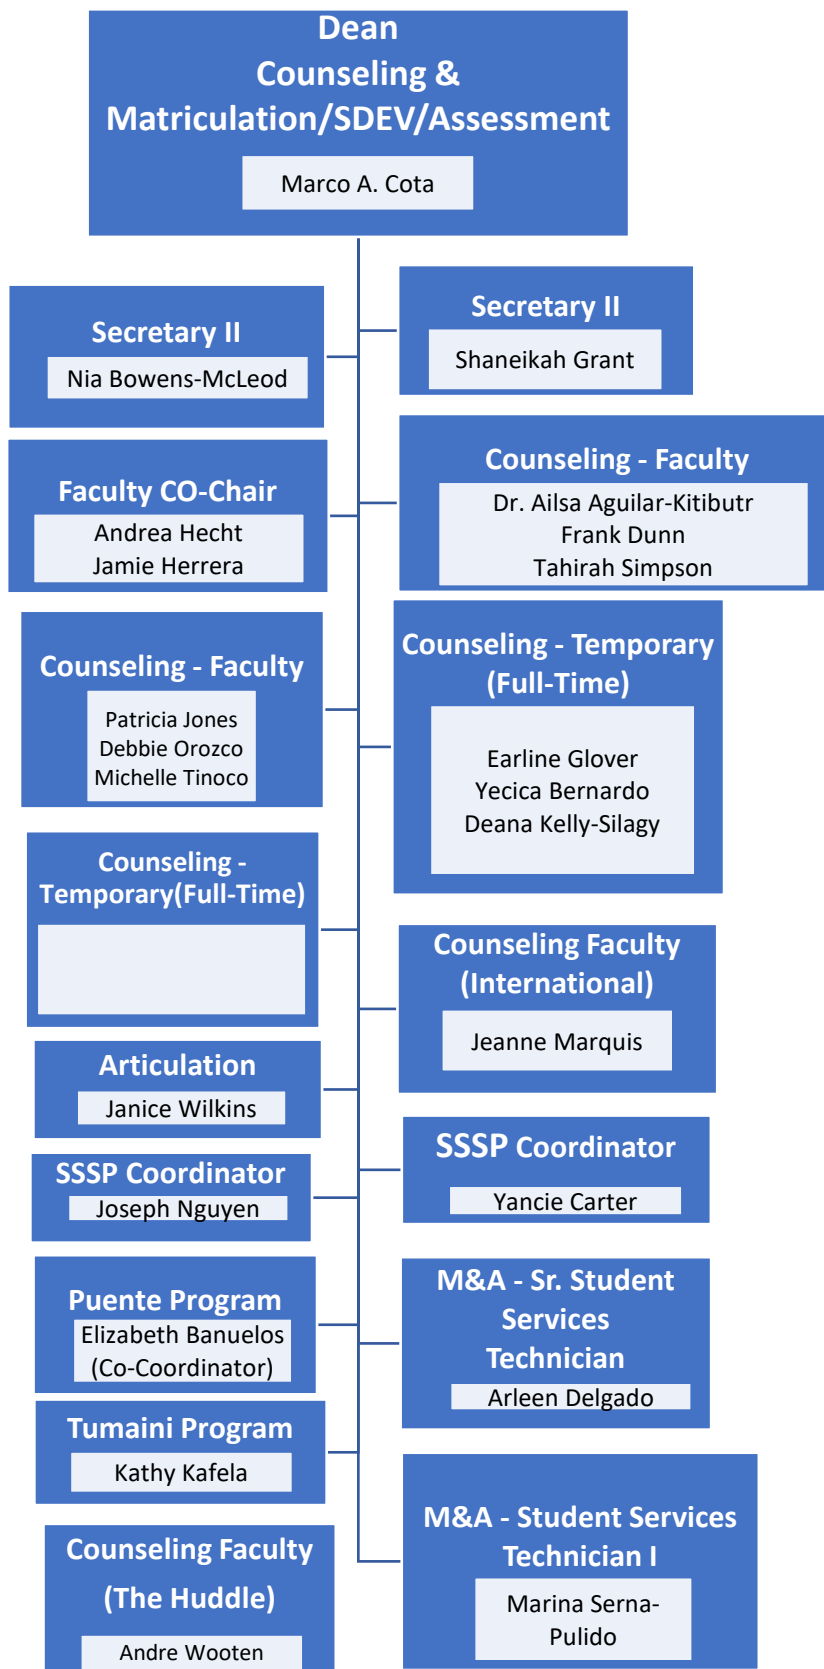

**Dean  
Applied Technology, Transportation,  
and Culinary Arts**

Quach, Interim

**Faculty Chairs**

Melita Caldwell-Betties  
Tarif Halabi  
Stacy Meyer  
Joshua Milligan  
Mark Williams

**Faculty**

Anthony Ababat  
Danny Babin  
Bryce Cacho  
David Casillas  
Guy Hinrichs  
Richard Jaramillo  
Manuel Loera  
Berchman Melancon  
Miguel Ortiz  
John Roberts  
Donald Wilson  
Sohrab Zardkoohi

Wallace Johnson, Ed.D

**Faculty Chairs**

Kathy Adams  
John Banola  
Patrick Buckley  
Colleen Calderon  
James Dulgeroff  
Riase Jakpor  
Melissa King  
Denise Knight  
Leonard Lopez  
Melinda Moneymaker  
Sandra Moore  
Romana Pires

**Faculty**

Dawn Adler  
David Algattas  
Kellie Barnett  
Quincy Brewer  
Anthony Blacksher  
Jeffrey Demsky  
Edward Gomez  
Kristin Hauge  
Lisa Henkle  
Patricia Holder  
Kenneth Lawler  
Michael Levine  
Brandy Nelson  
Adam Pave  
Michael Powell  
Christina Torres

**Coordinator (Faculty)  
STAR Program/TRIO**

Deanne Rabon

**Secretary II**

Aida Gil