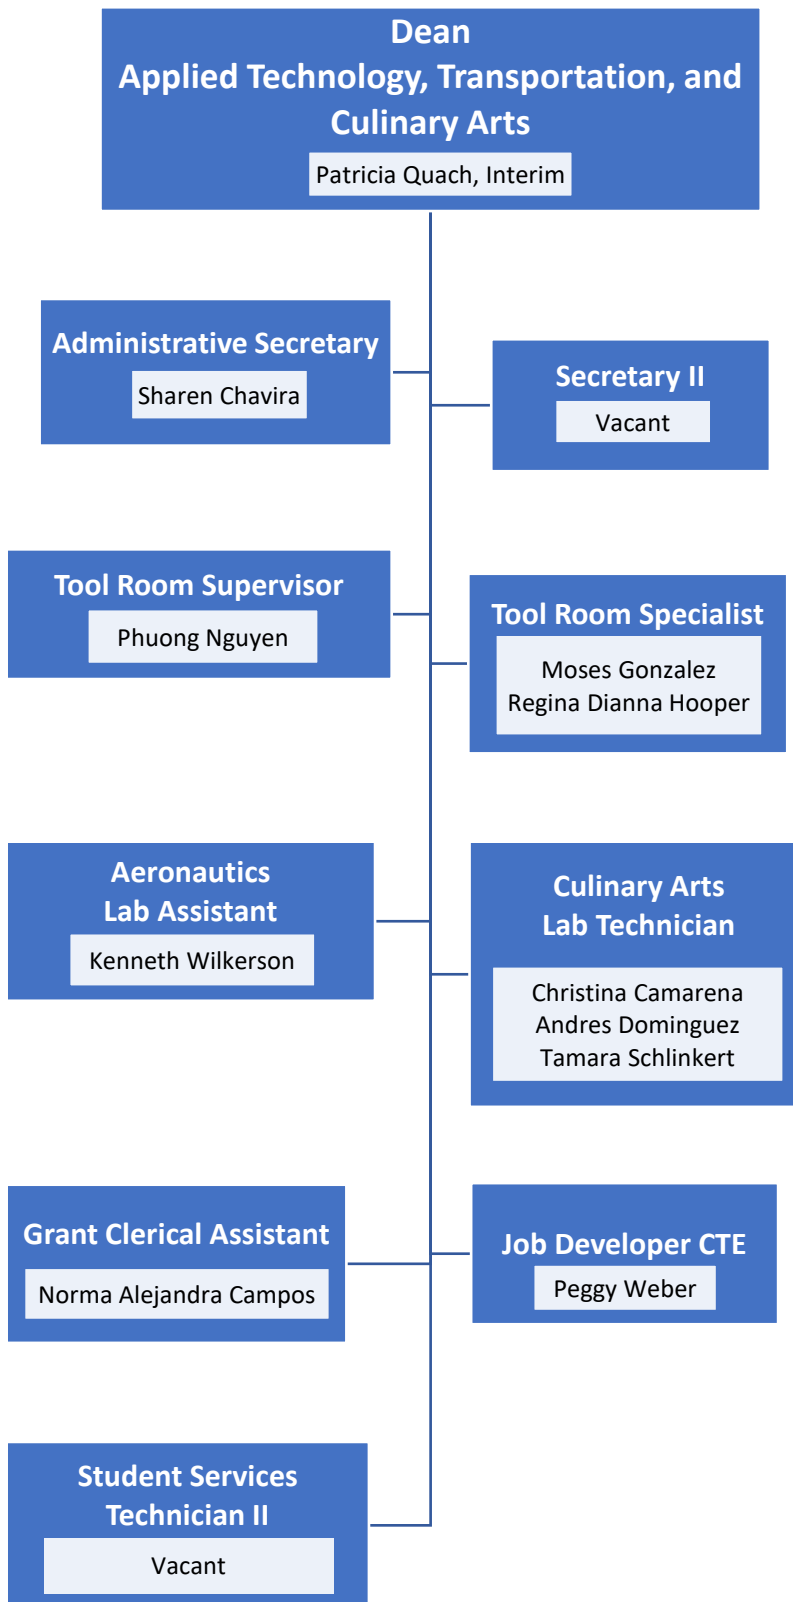

**Dean  
Applied Technology, Transportation,  
and Culinary Arts**

Quach, Interim

**Faculty Chairs**

Melita Caldwell-Betties  
Tarif Halabi  
Stacy Meyer  
Joshua Milligan  
Mark Williams

**Faculty**

Anthony Ababat  
Danny Babin  
Bryce Cacho  
David Casillas  
Guy Hinrichs  
Richard Jaramillo  
Manuel Loera  
Berchman Melancon  
Miguel Ortiz  
John Roberts  
Donald Wilson  
Sohrab Zardkoohi