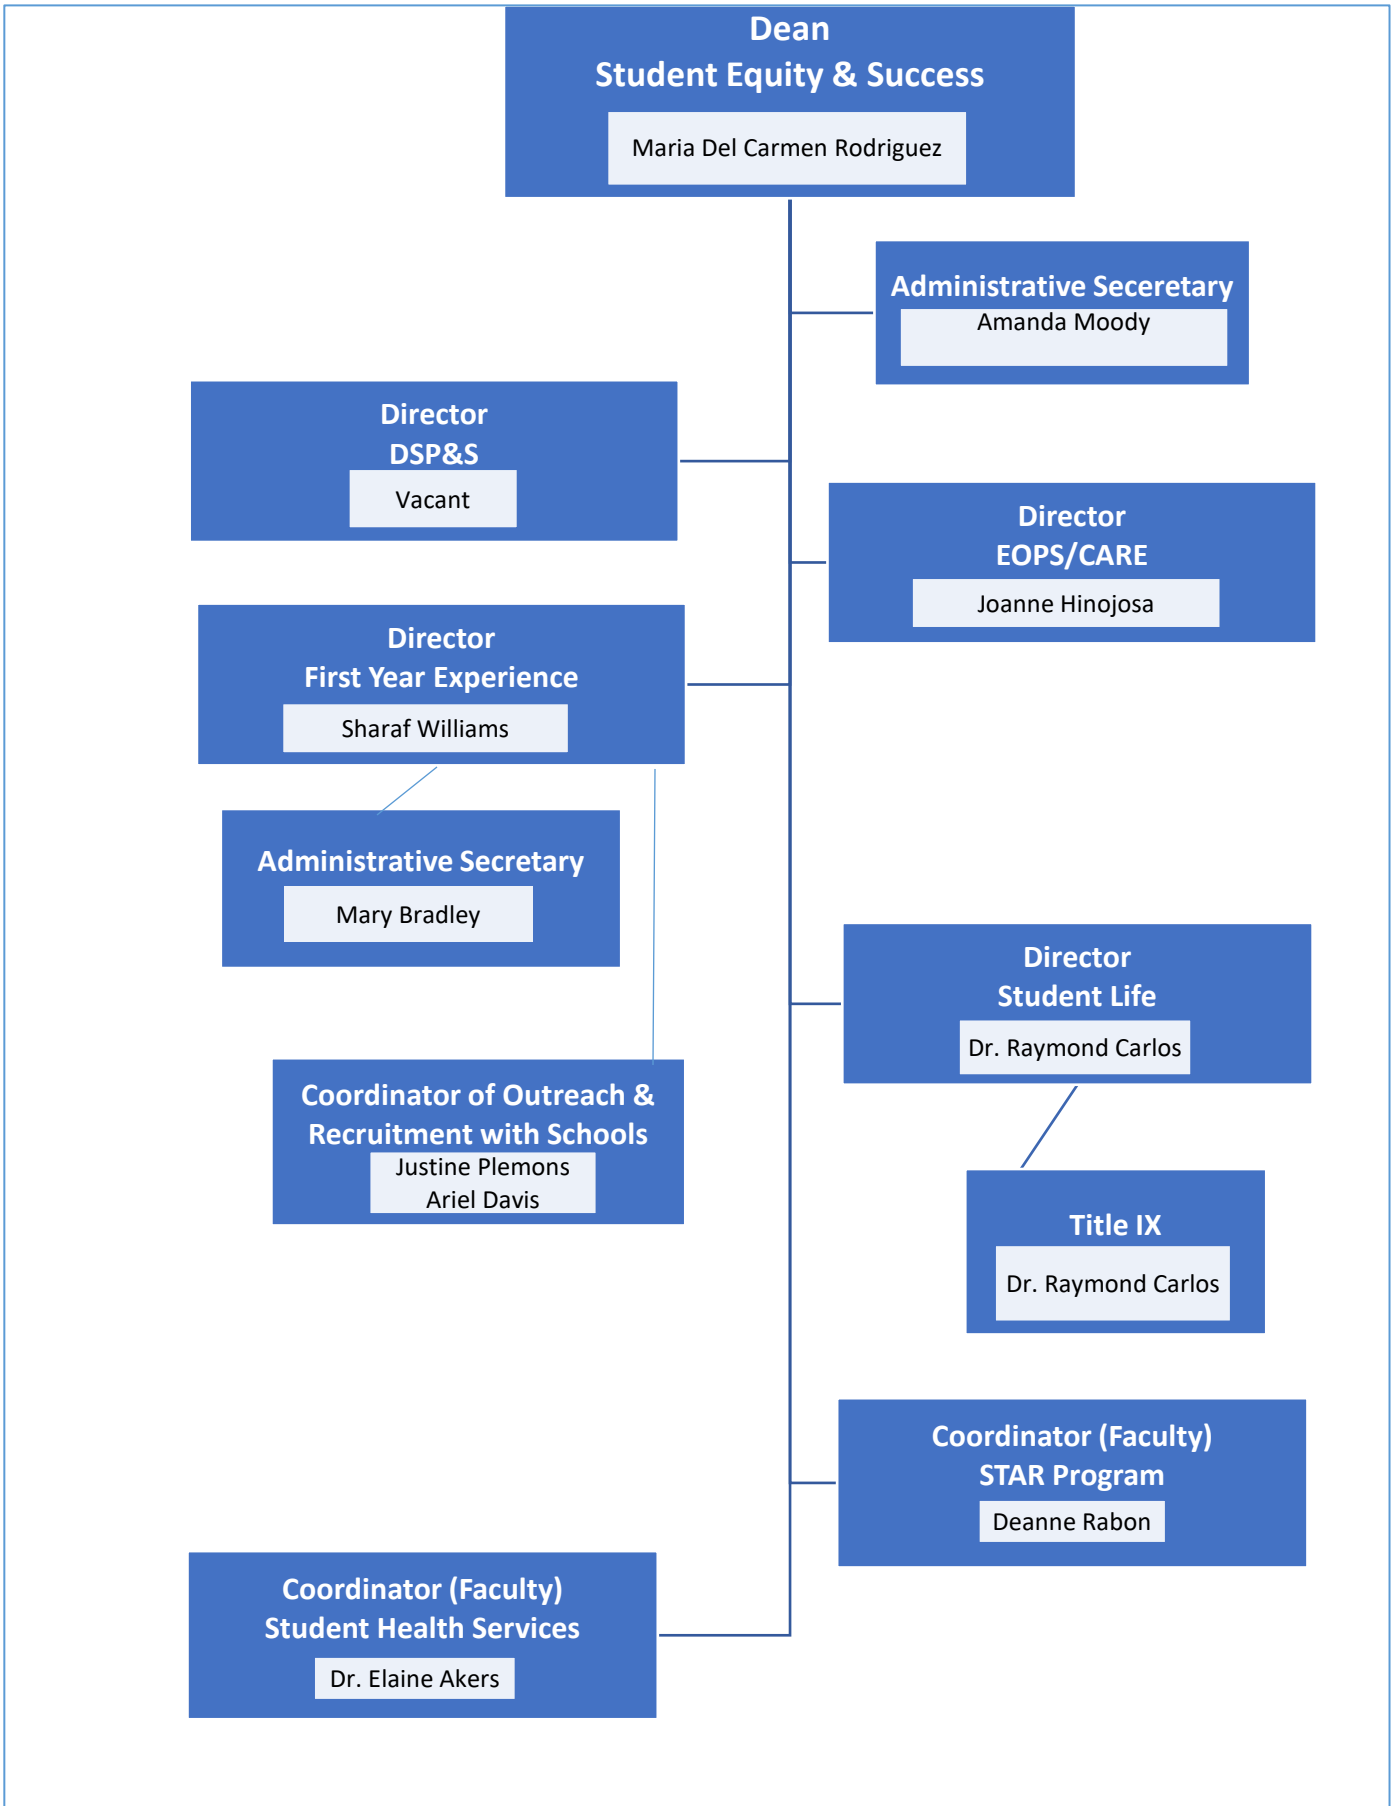

**Dean  
Applied Technology, Transportation,  
and Culinary Arts**

Quach, Interim

**Faculty Chairs**

Melita Caldwell-Betties  
Tarif Halabi  
Stacy Meyer  
Joshua Milligan  
Mark Williams

**Faculty**

Anthony Ababat  
Danny Babin  
Bryce Cacho  
David Casillas  
Guy Hinrichs  
Richard Jaramillo  
Manuel Loera  
Berchman Melancon  
Miguel Ortiz  
John Roberts  
Donald Wilson  
Sohrab Zardkoohi

**Coordinator (Faculty)  
STAR Program/TRIO**

Deanne Rabon

**Secretary II**

Aida Gil