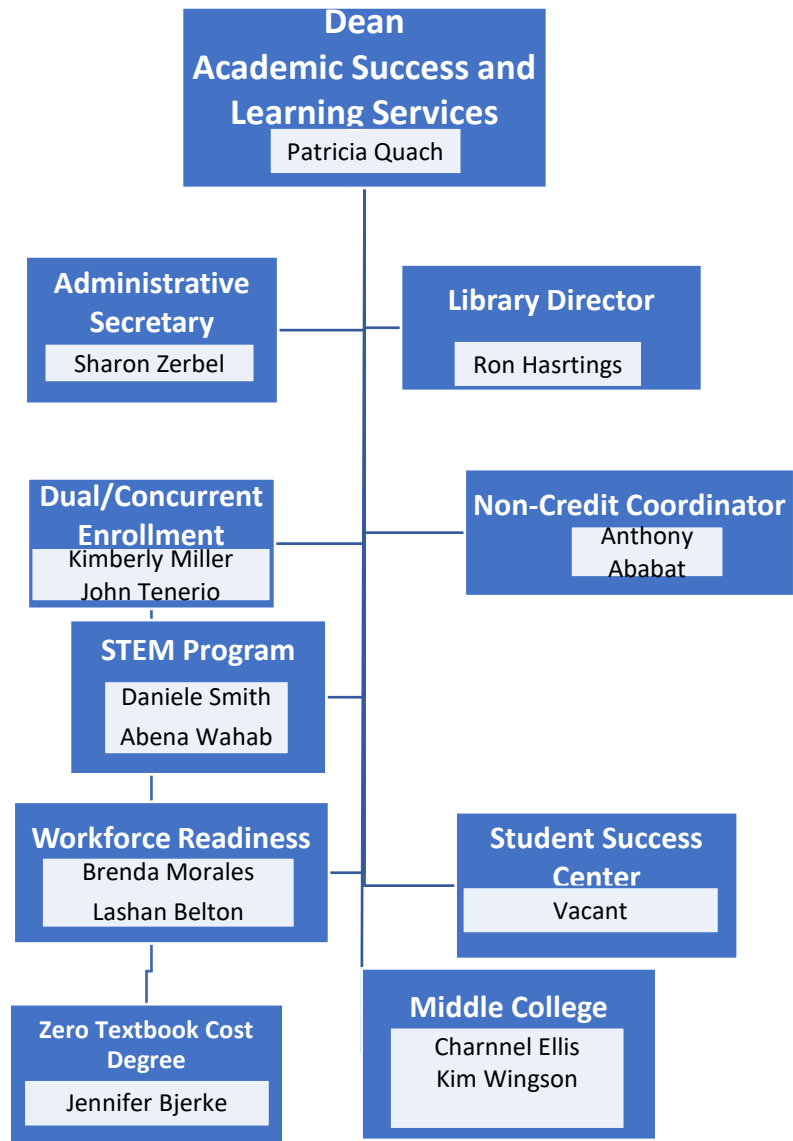

**Dean  
Applied Technology, Transportation,  
and Culinary Arts**

Quach, Interim

**Faculty Chairs**

Melita Caldwell-Betties  
Tarif Halabi  
Stacy Meyer  
Joshua Milligan  
Mark Williams

**Faculty**

Anthony Ababat  
Danny Babin  
Bryce Cacho  
David Casillas  
Guy Hinrichs  
Richard Jaramillo  
Manuel Loera  
Berchman Melancon  
Miguel Ortiz  
John Roberts  
Donald Wilson  
Sohrab Zardkoohi