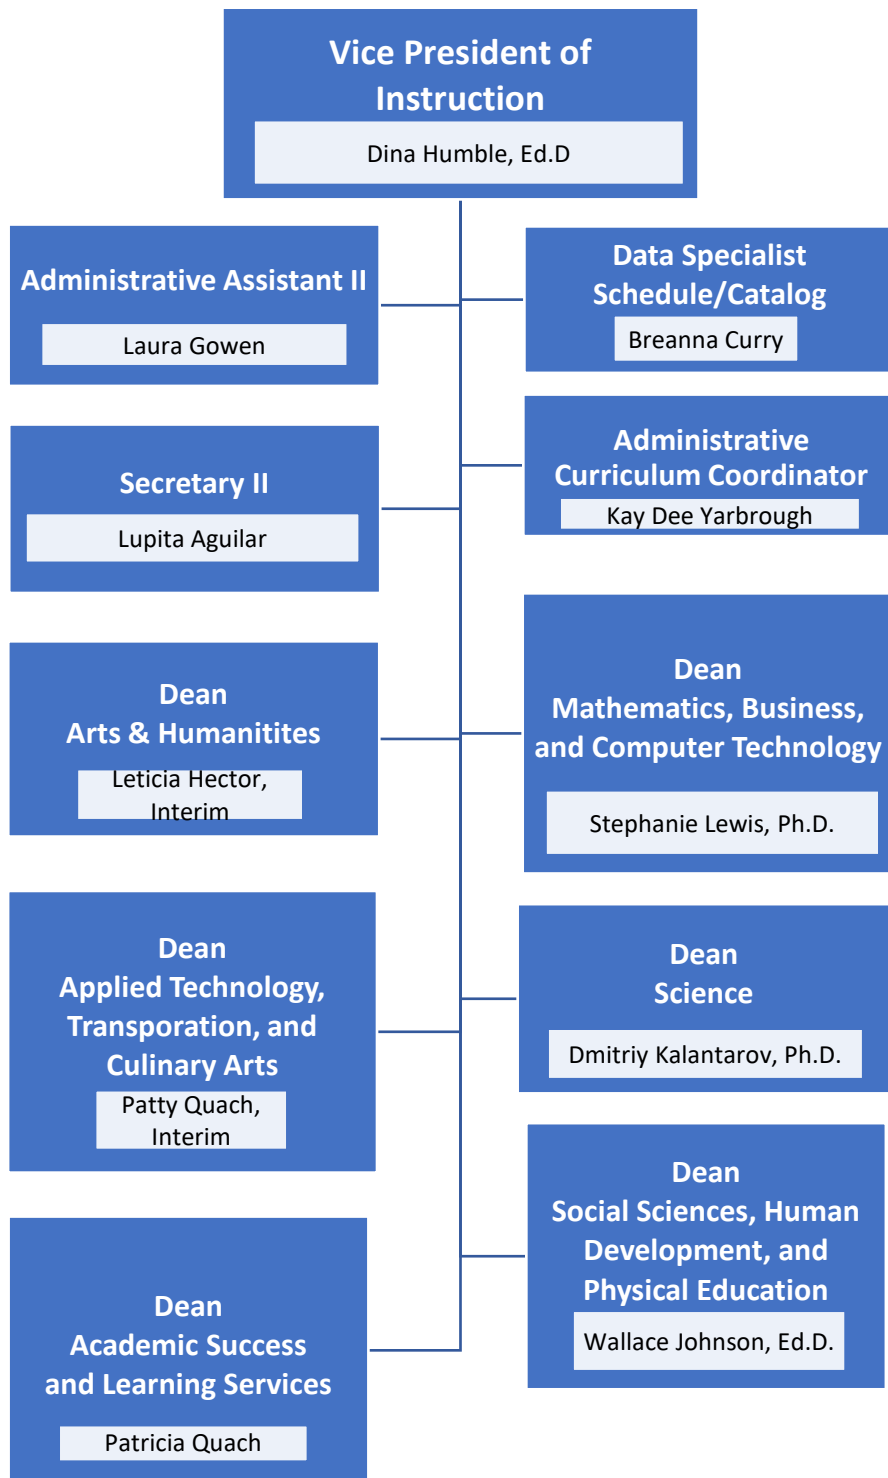

**Dean  
Applied Technology, Transportation,  
and Culinary Arts**

Quach, Interim

**Faculty Chairs**

Melita Caldwell-Betties  
Tarif Halabi  
Stacy Meyer  
Joshua Milligan  
Mark Williams

**Faculty**

Anthony Ababat  
Danny Babin  
Bryce Cacho  
David Casillas  
Guy Hinrichs  
Richard Jaramillo  
Manuel Loera  
Berchman Melancon  
Miguel Ortiz  
John Roberts  
Donald Wilson  
Sohrab Zardkoohi