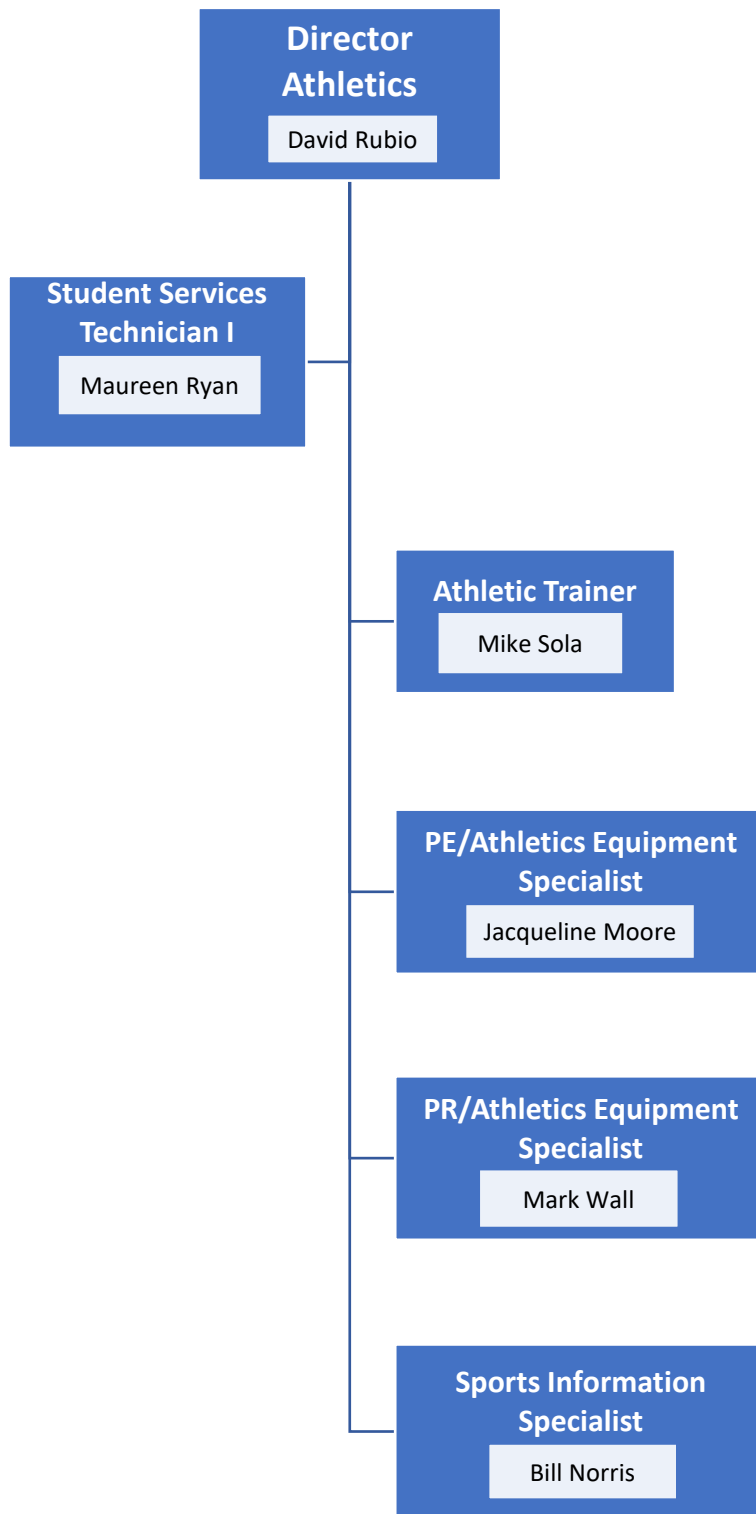

**Dean  
Applied Technology, Transportation,  
and Culinary Arts**

Quach, Interim

**Faculty Chairs**

Melita Caldwell-Betties  
Tarif Halabi  
Stacy Meyer  
Joshua Milligan  
Mark Williams

**Faculty**

Anthony Ababat  
Danny Babin  
Bryce Cacho  
David Casillas  
Guy Hinrichs  
Richard Jaramillo  
Manuel Loera  
Berchman Melancon  
Miguel Ortiz  
John Roberts  
Donald Wilson  
Sohrab Zardkoohi

**Dean  
Mathematics, Business, and  
Computer Technology**

Stephanie Lewis, Ph.D

**Administrative Secretary**

Melissa Heredia  
Vivian Marquez

**Dean  
Social Sciences, Human Development,  
and Physical Education**