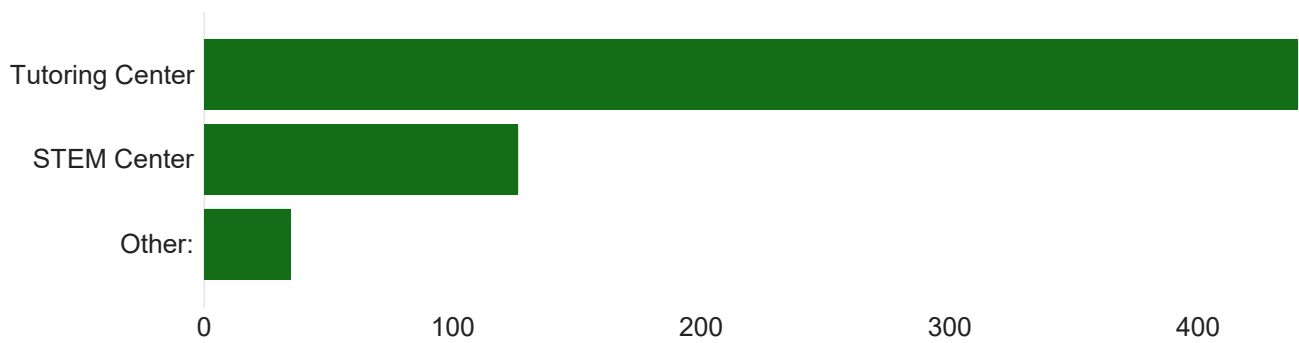

The Crafton Hills College (CHC) Library is considering expanding its hours of service to students. This summary report includes findings from an online survey in which respondents provided feedback from May 13, 2019 through August 4, 2019. The number of responses offered ranged from 115 to 601 depending on the question.

1. Which day would you prefer if the Library were to be open on the weekend?

Response	Response Count
Saturday	392
Sunday	167
Total Responses	559

2. Which hours would you prefer?

Response	Response Count
Morning: 8:00am to 11:00am	114
Afternoon: 11:00am to 4:00pm	301
Evening: 4:00pm to 8:00 pm	148
Total Responses	563

3. What additional services would you like to use on the weekend?

Response	Response Count
Tutoring Center	440
STEM Center	126
Other:	35
Total Responses	601
Total Respondents	483

**Please note the total number of responses (n=601) is higher than the total number of respondents (n=483) as respondents were provided the option to select multiple responses or all that apply.*