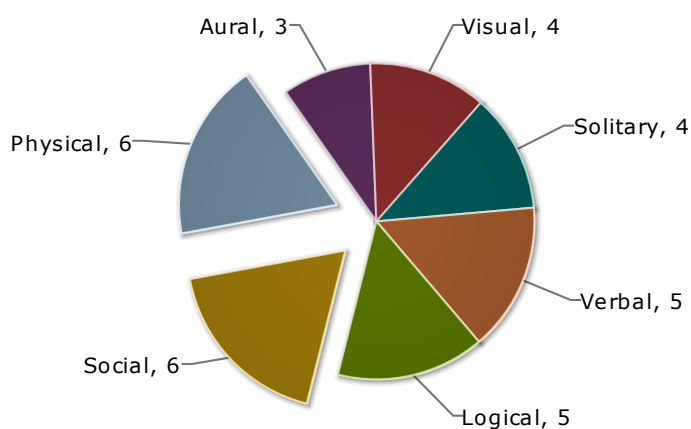

Learning Styles

Your primary learning styles are Physical, and Social