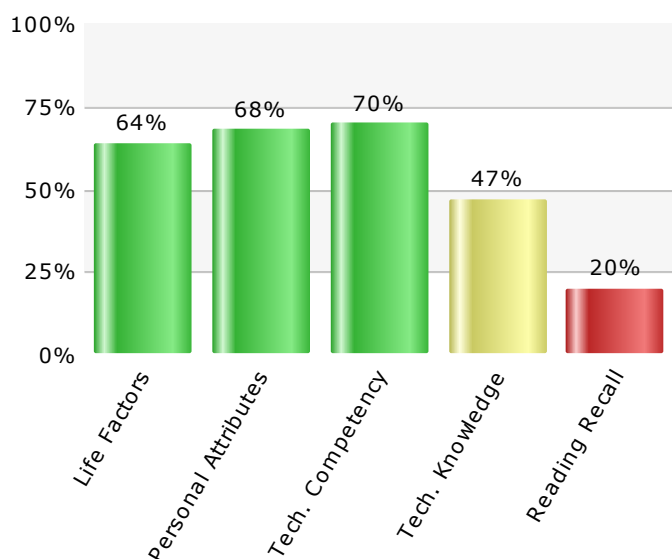

SmarterMeasure Summary Report

Student Information

Name: Name
Account: Crafton Hills College
Date Started: February 3, 2020 @ 6:55 PM PST
Date Completed: February 3, 2020 @ 7:03 PM PST
Online courses: 5

Assessment Summary

General Summary