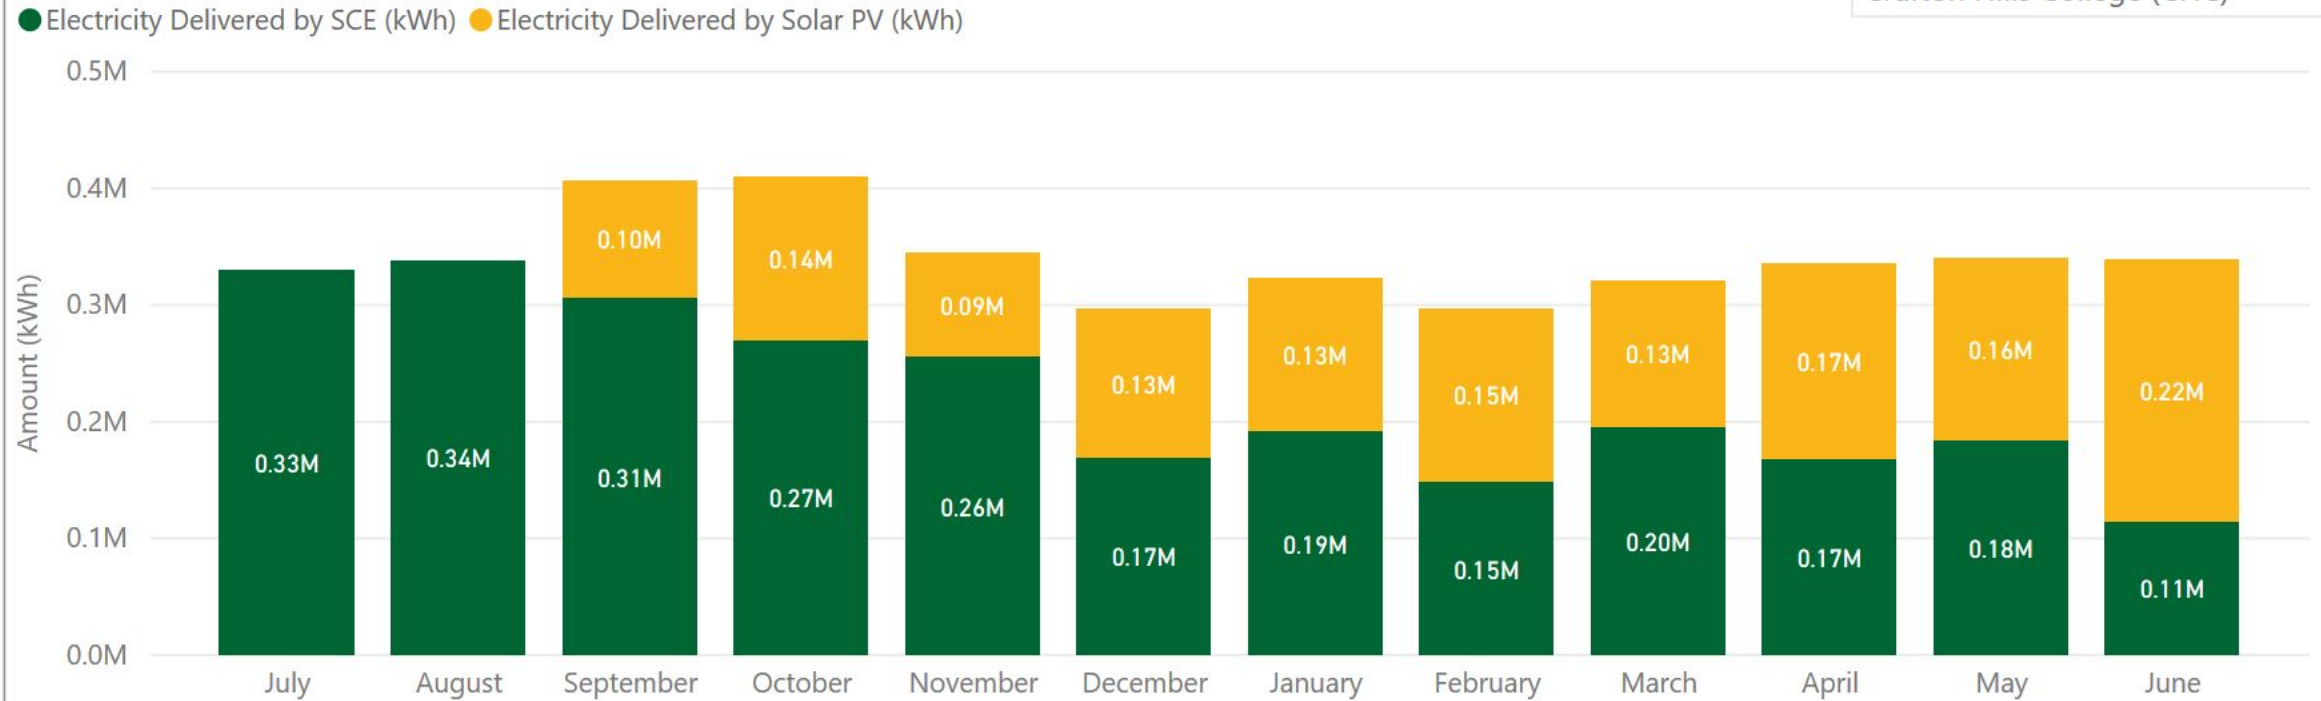

Electricity Delivered by SCE vs Solar PV

FY Selection

- 2013-2014
- 2014-2015
- 2015-2016
- 2016-2017
- 2017-2018
- 2018-2019
- 2019-2020
- 2020-2021
- 2021-2022
- 2022-2023

Site Selection

Crafton Hills College (CHC)

Electricity Delivered by SCE vs Solar PV