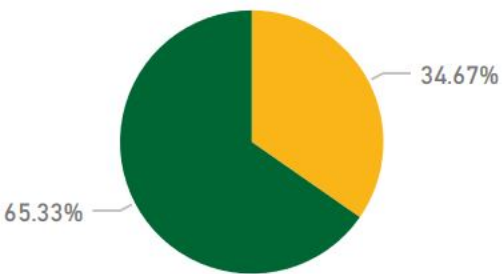

Electric Distribution