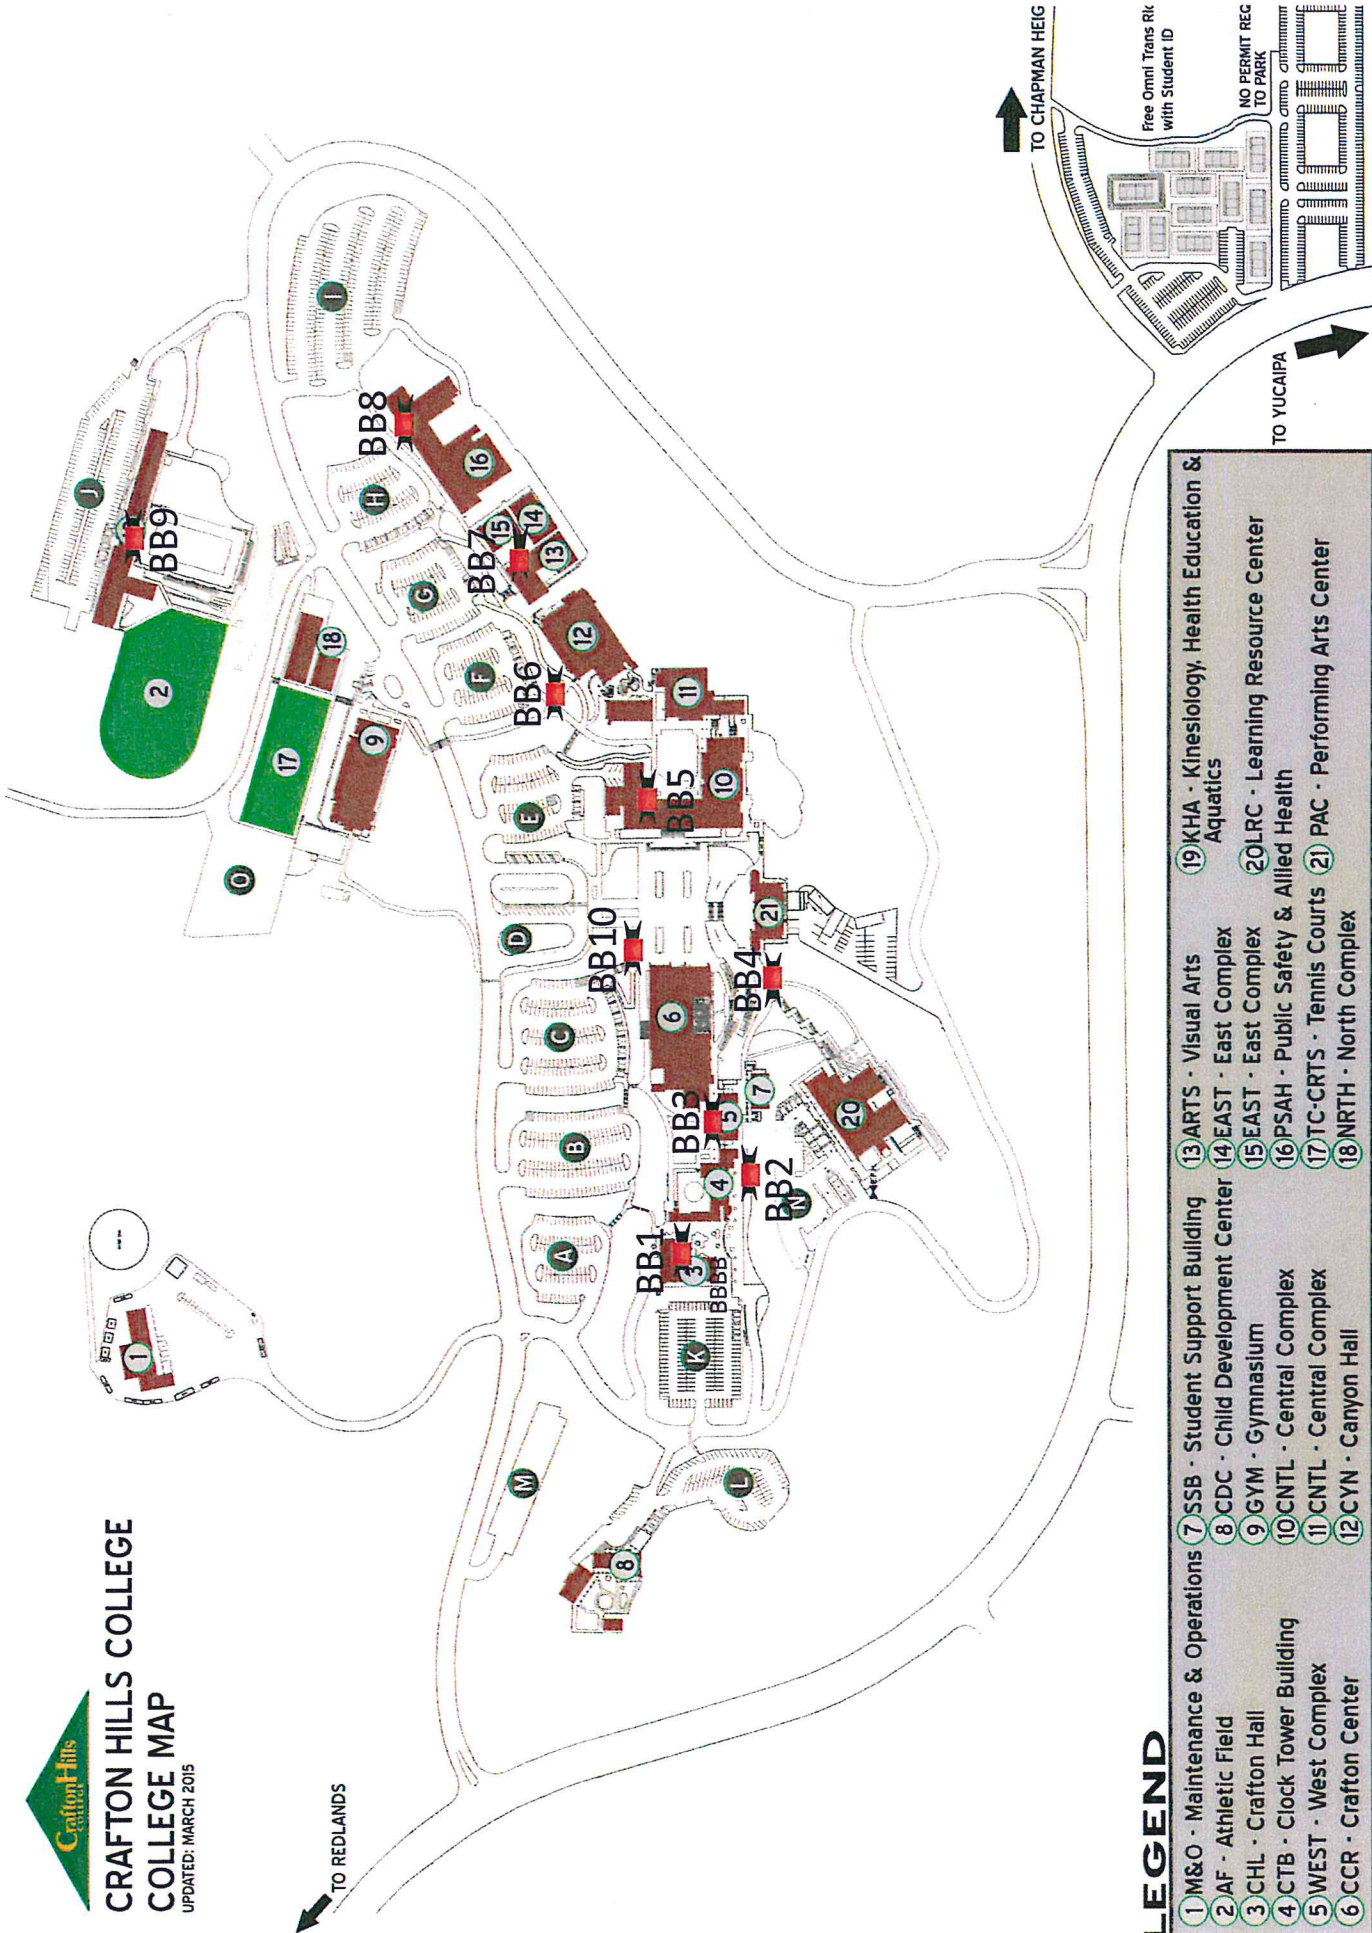

CRAFTON HILLS COLLEGE
COLLEGE MAP
 UPDATED: MARCH 2015

LEGEND

- ① M&O - Maintenance & Operations
- ② AF - Athletic Field
- ③ CHL - Crafton Hall
- ④ CTB - Clock Tower Building
- ⑤ WEST - West Complex
- ⑥ CCR - Crafton Center
- ⑦ SSB - Student Support Building
- ⑧ CDC - Child Development Center
- ⑨ GYM - Gymnasium
- ⑩ CNTL - Central Complex
- ⑪ CNTL - Central Complex
- ⑫ CYN - Canyon Hall
- ⑬ ARTS - Visual Arts
- ⑭ EAST - East Complex
- ⑮ EAST - East Complex
- ⑯ PSAH - Public Safety & Allied Health
- ⑰ TC-CRTS - Tennis Courts
- ⑱ KHA - Kinesiology, Health Education & Aquatics
- ⑲ KHA - Kinesiology, Health Education & Aquatics
- ⑳ LRC - Learning Resource Center
- ㉑ PAC - Performing Arts Center