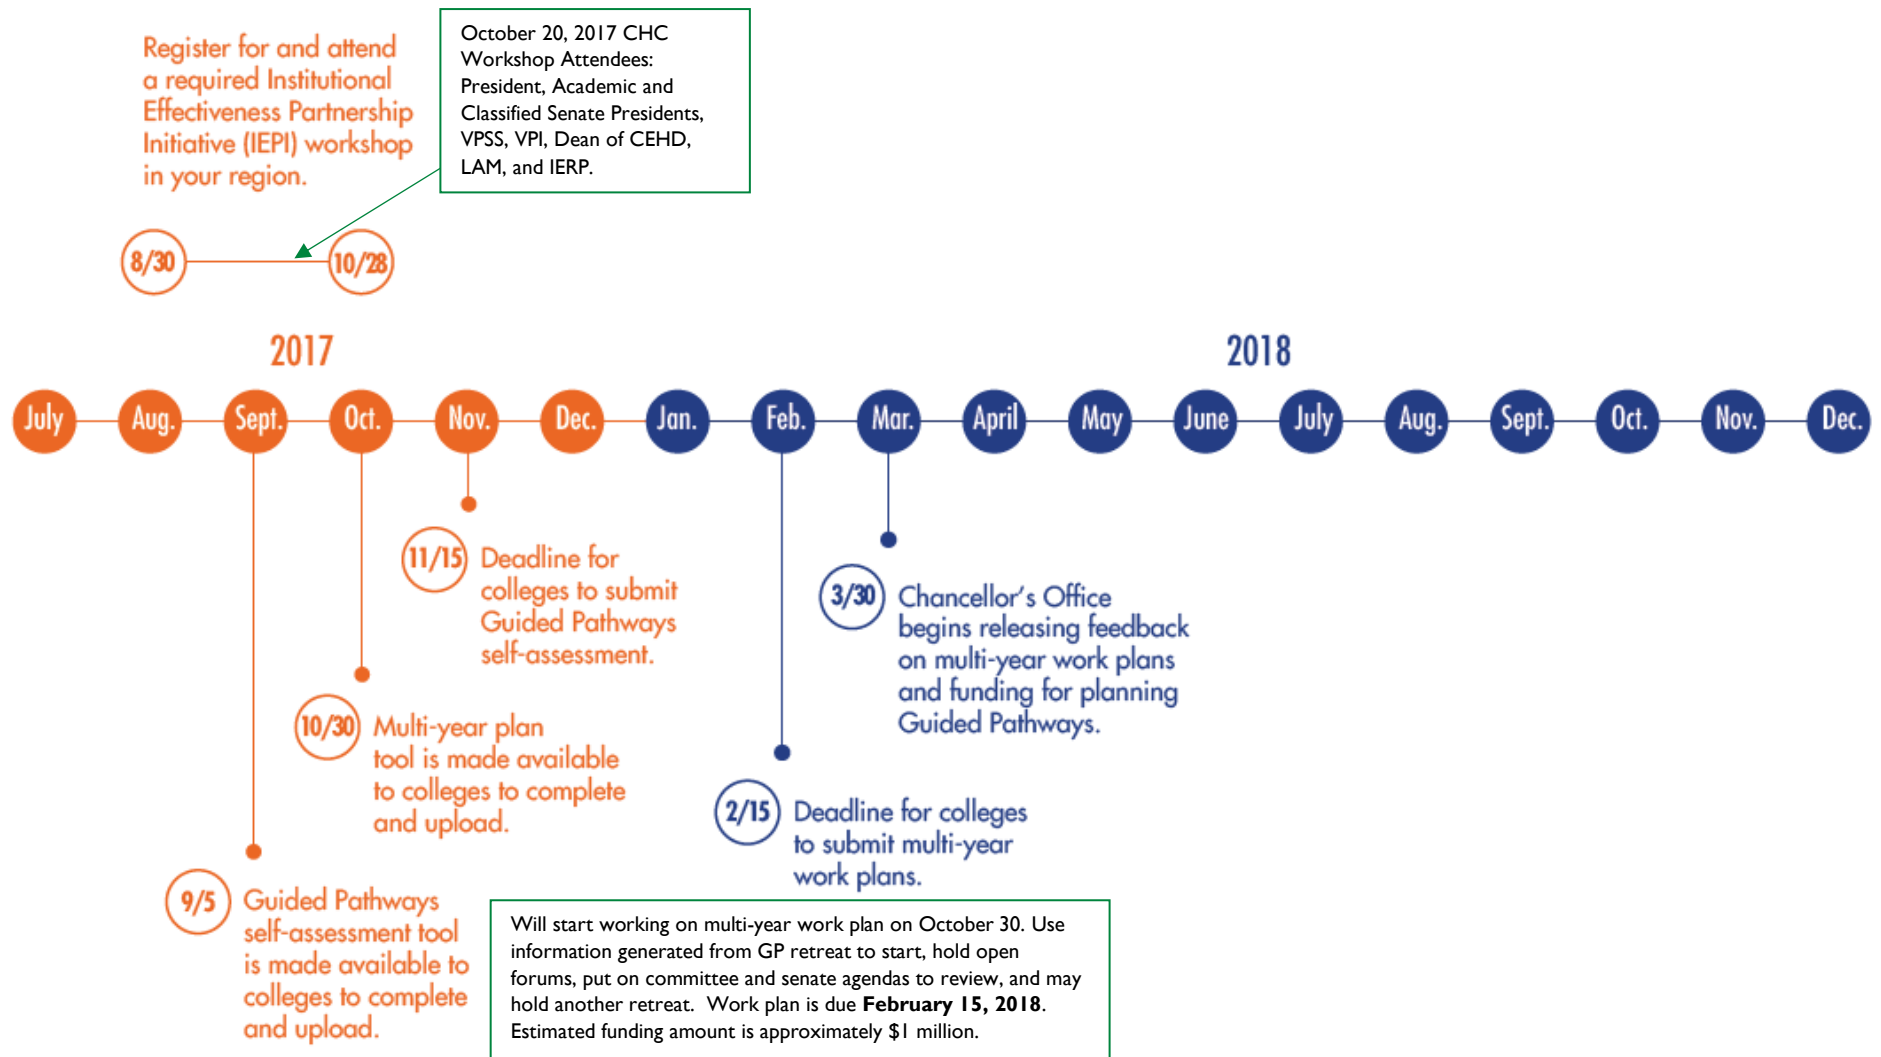

CALIFORNIA COMMUNITY COLLEGES GUIDED PATHWAYS

Timeline for Awards

Committees currently reviewing and editing GP Self-Assessment. Classified Senate on October 13, Student Senate on October 13(?), and Academic Senate on October 18. **Is due November 15, 2017.**